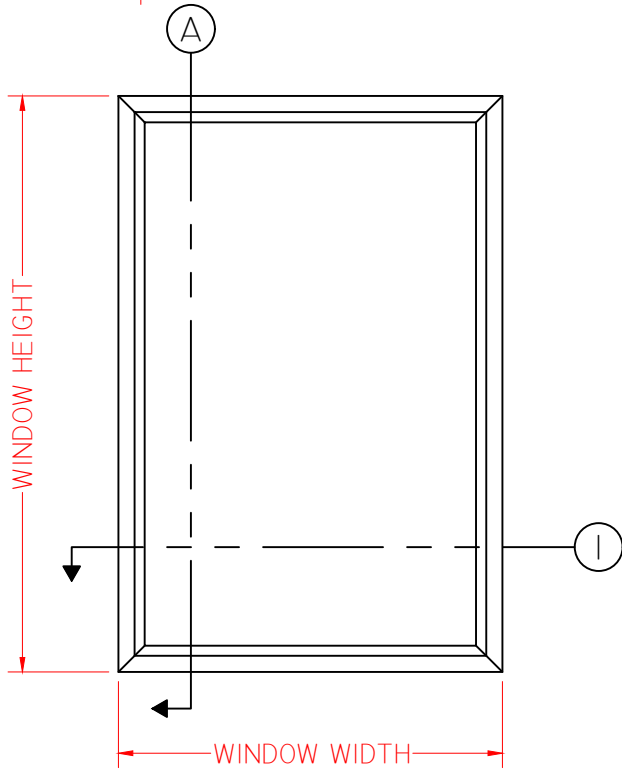

CityLine Bevel  
Wide Fixed  
1" I.G.

CityLine Bevel  
Fixed  
1" I.G.

ELEVATION SCALE 1" = 1'-0"

# CityLine Bevel Casement Push Out 1" I.G.

**QUARTZ**  
COLLECTION

CityLine Bevel  
Awning Push Out  
1" I.G.