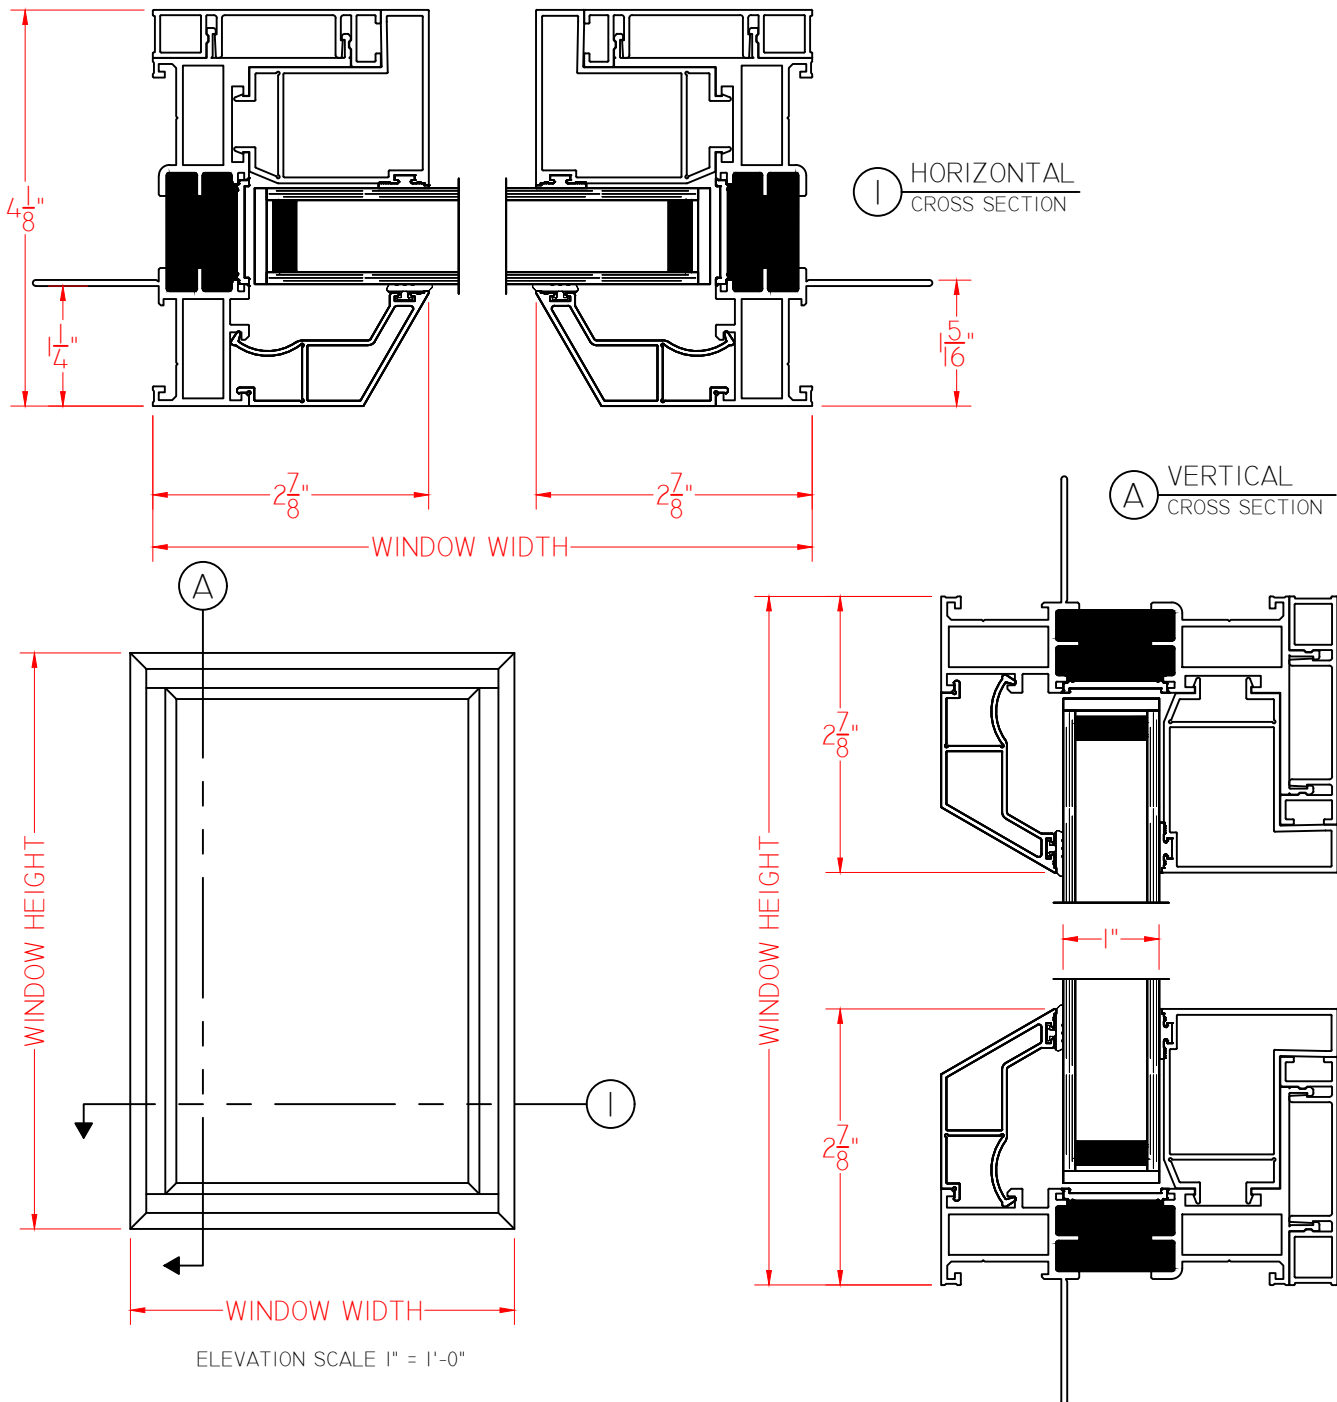

CityLine Bevel  
Wide Fixed  
1" I.G.

CityLine Bevel  
Fixed  
1" I.G.

ELEVATION SCALE 1" = 1'-0"

# CityLine Bevel Casement Push Out 1" I.G.

**QUARTZ**  
COLLECTION

CityLine Bevel  
Awning Push Out  
1" I.G.