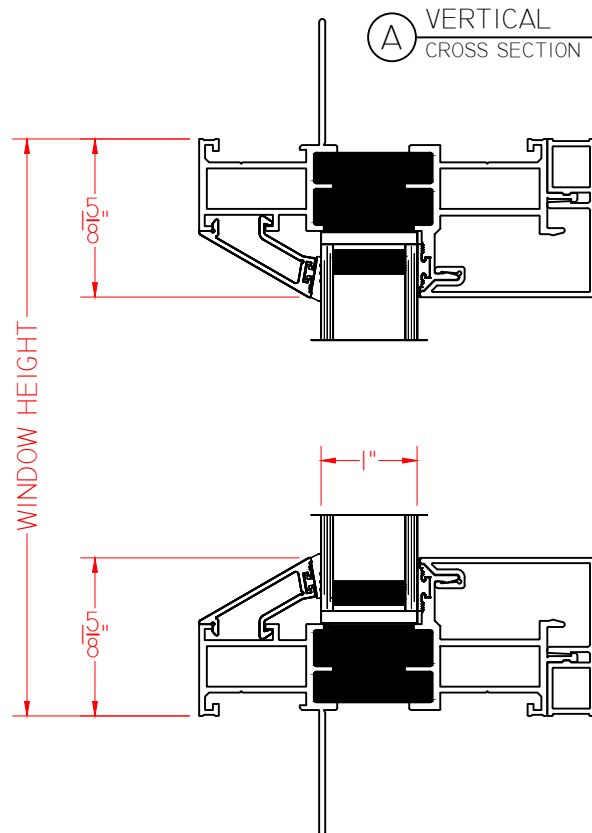

CityLine Bevel  
Wide Fixed  
1" I.G.

CityLine Bevel  
Fixed  
1" I.G.

ELEVATION SCALE 1" = 1'-0"

# CityLine Bevel Casement Push Out 1" I.G.

**QUARTZ**  
COLLECTION

CityLine Bevel  
Awning Push Out  
1" I.G.