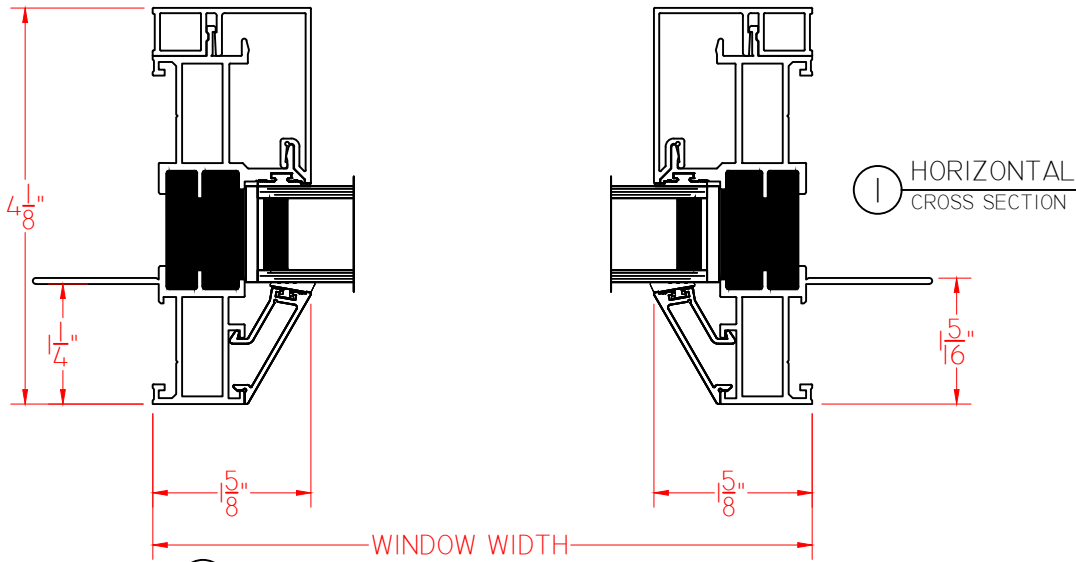

CityLine Bevel  
Wide Fixed  
1" I.G.

CityLine Bevel  
Fixed  
1" I.G.

ELEVATION SCALE 1" = 1'-0"

# CityLine Bevel Casement Push Out 1" I.G.

**QUARTZ**  
COLLECTION

CityLine Bevel  
Awning Push Out  
1" I.G.