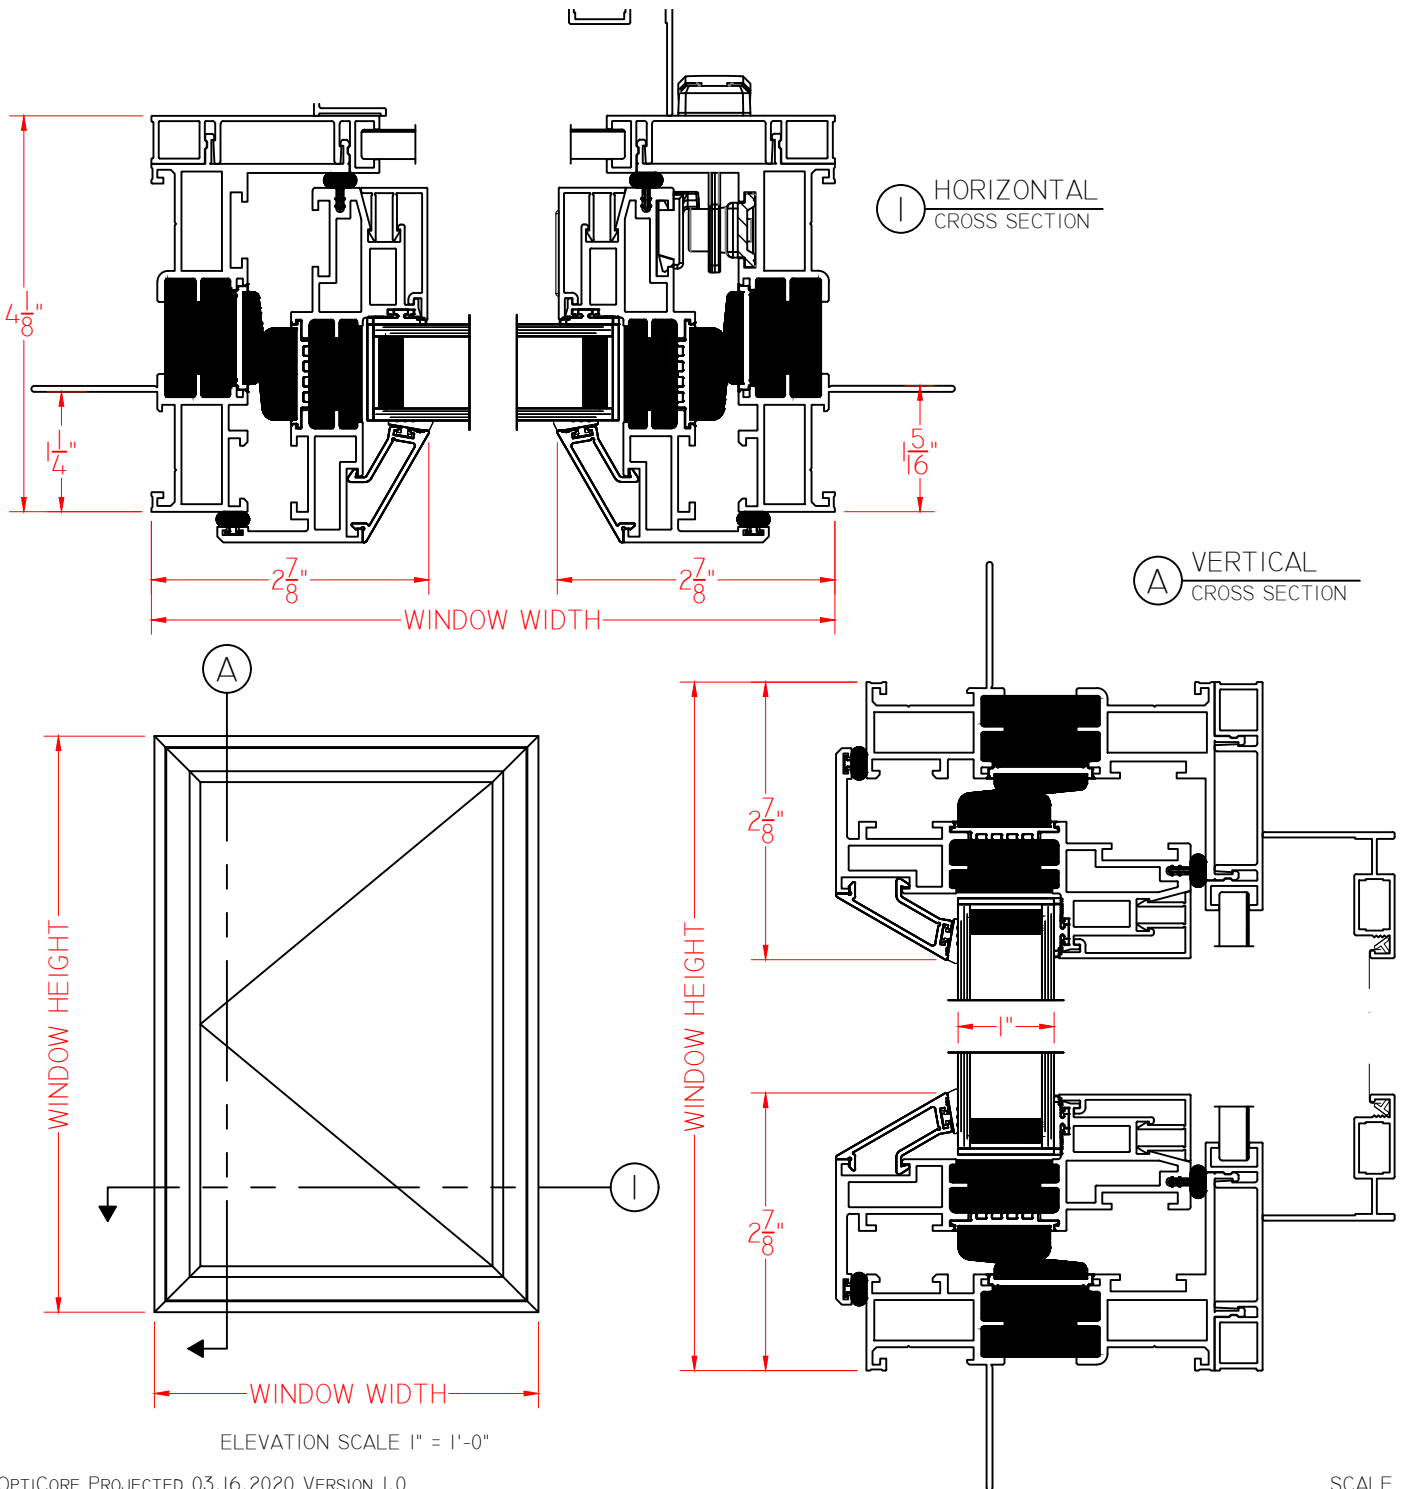

CityLine Bevel  
Wide Fixed  
1" I.G.

CityLine Bevel  
Fixed  
1" I.G.

ELEVATION SCALE 1" = 1'-0"

# CityLine Bevel Casement Push Out 1" I.G.

**QUARTZ**  
COLLECTION

CityLine Bevel  
Awning Push Out  
1" I.G.