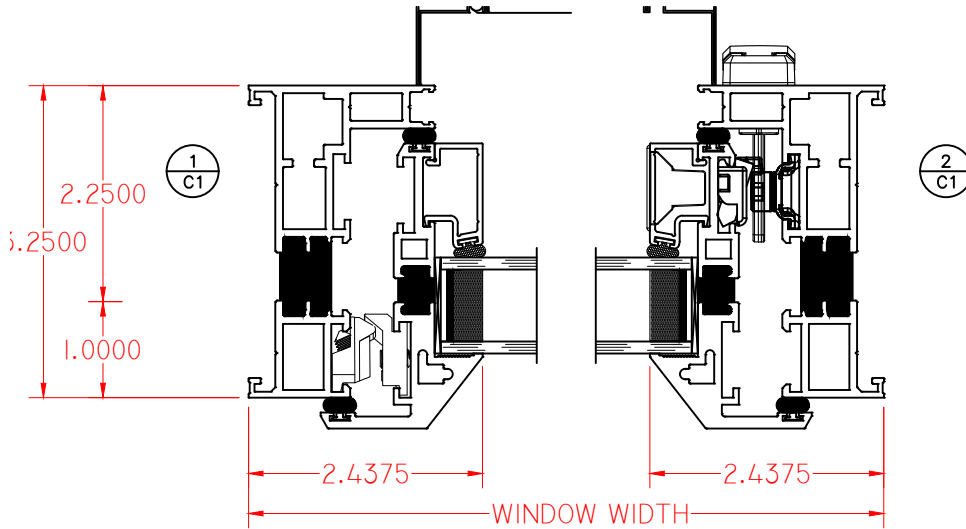

ELEVATION SCALE 3/4" = 1'-0"

EdgeLine AWNING PUSHOUT

ELEVATION SCALE 3/4" = 1'-0"

EdgeLine CASEMENT PUSHOUT

ELEVATION SCALE 3/4" = 1'-0"

EdgeLine CASEMENT ROTO