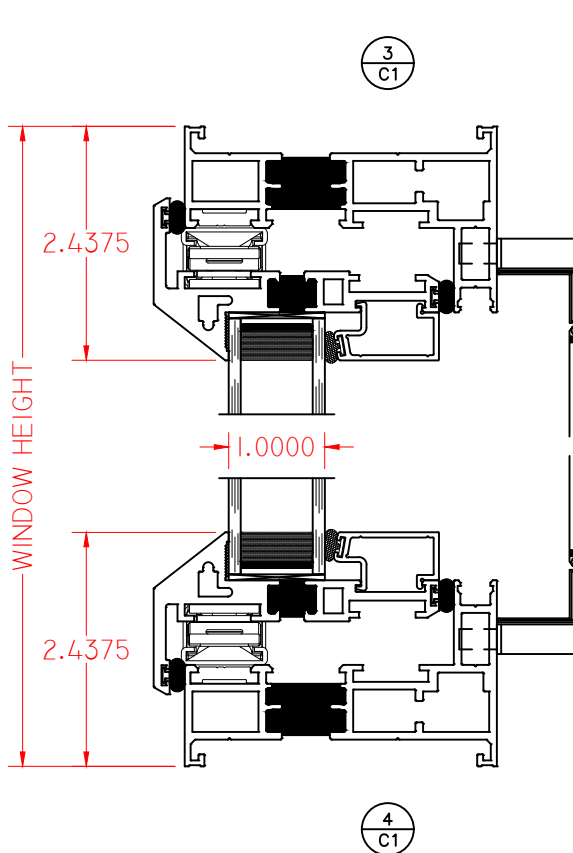

ELEVATION SCALE 3/4" = 1'-0"

EdgeLine AWNING PUSHOUT

ELEVATION SCALE 3/4" = 1'-0"

EdgeLine CASEMENT PUSHOUT

ELEVATION SCALE 3/4" = 1'-0"

EdgeLine CASEMENT ROTO