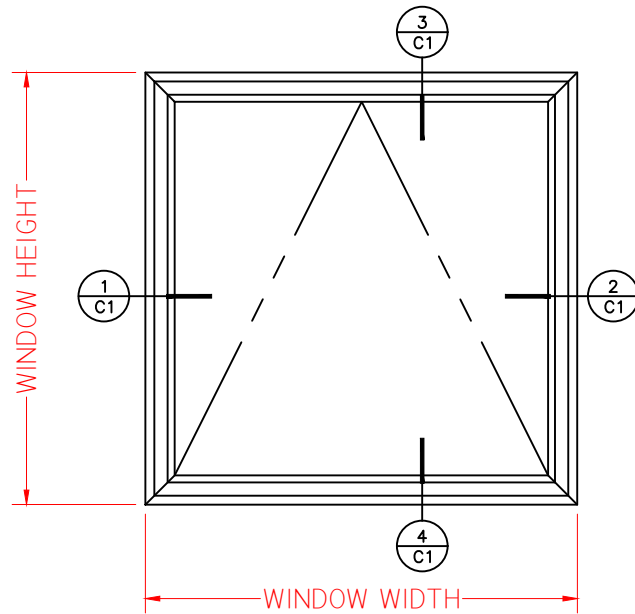

ELEVATION SCALE 3/4" = 1'-0"

EdgeLine AWNING PUSHOUT

ELEVATION SCALE 3/4" = 1'-0"

EdgeLine CASEMENT PUSHOUT

ELEVATION SCALE 3/4" = 1'-0"

EdgeLine CASEMENT ROTO