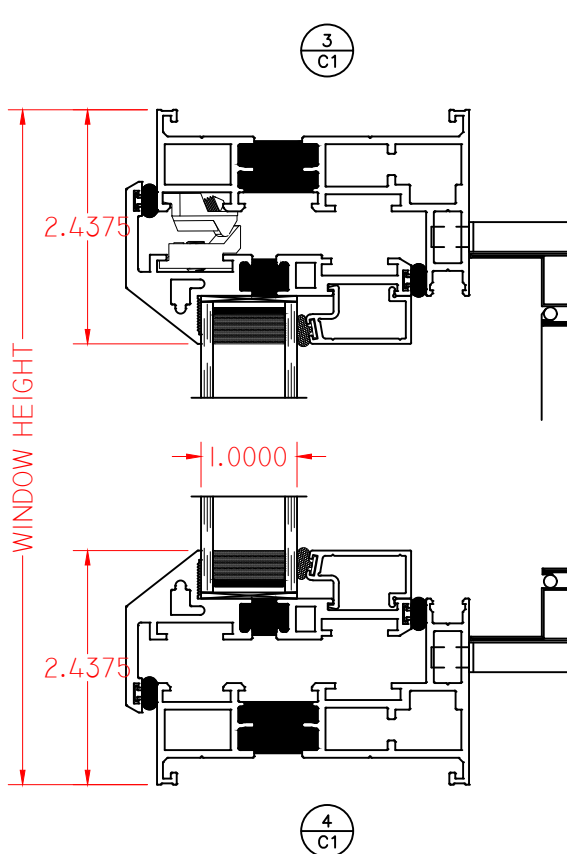

ELEVATION SCALE 3/4" = 1'-0"

EdgeLine AWNING PUSHOUT

ELEVATION SCALE 3/4" = 1'-0"

EdgeLine CASEMENT PUSHOUT

ELEVATION SCALE 3/4" = 1'-0"

EdgeLine CASEMENT ROTO