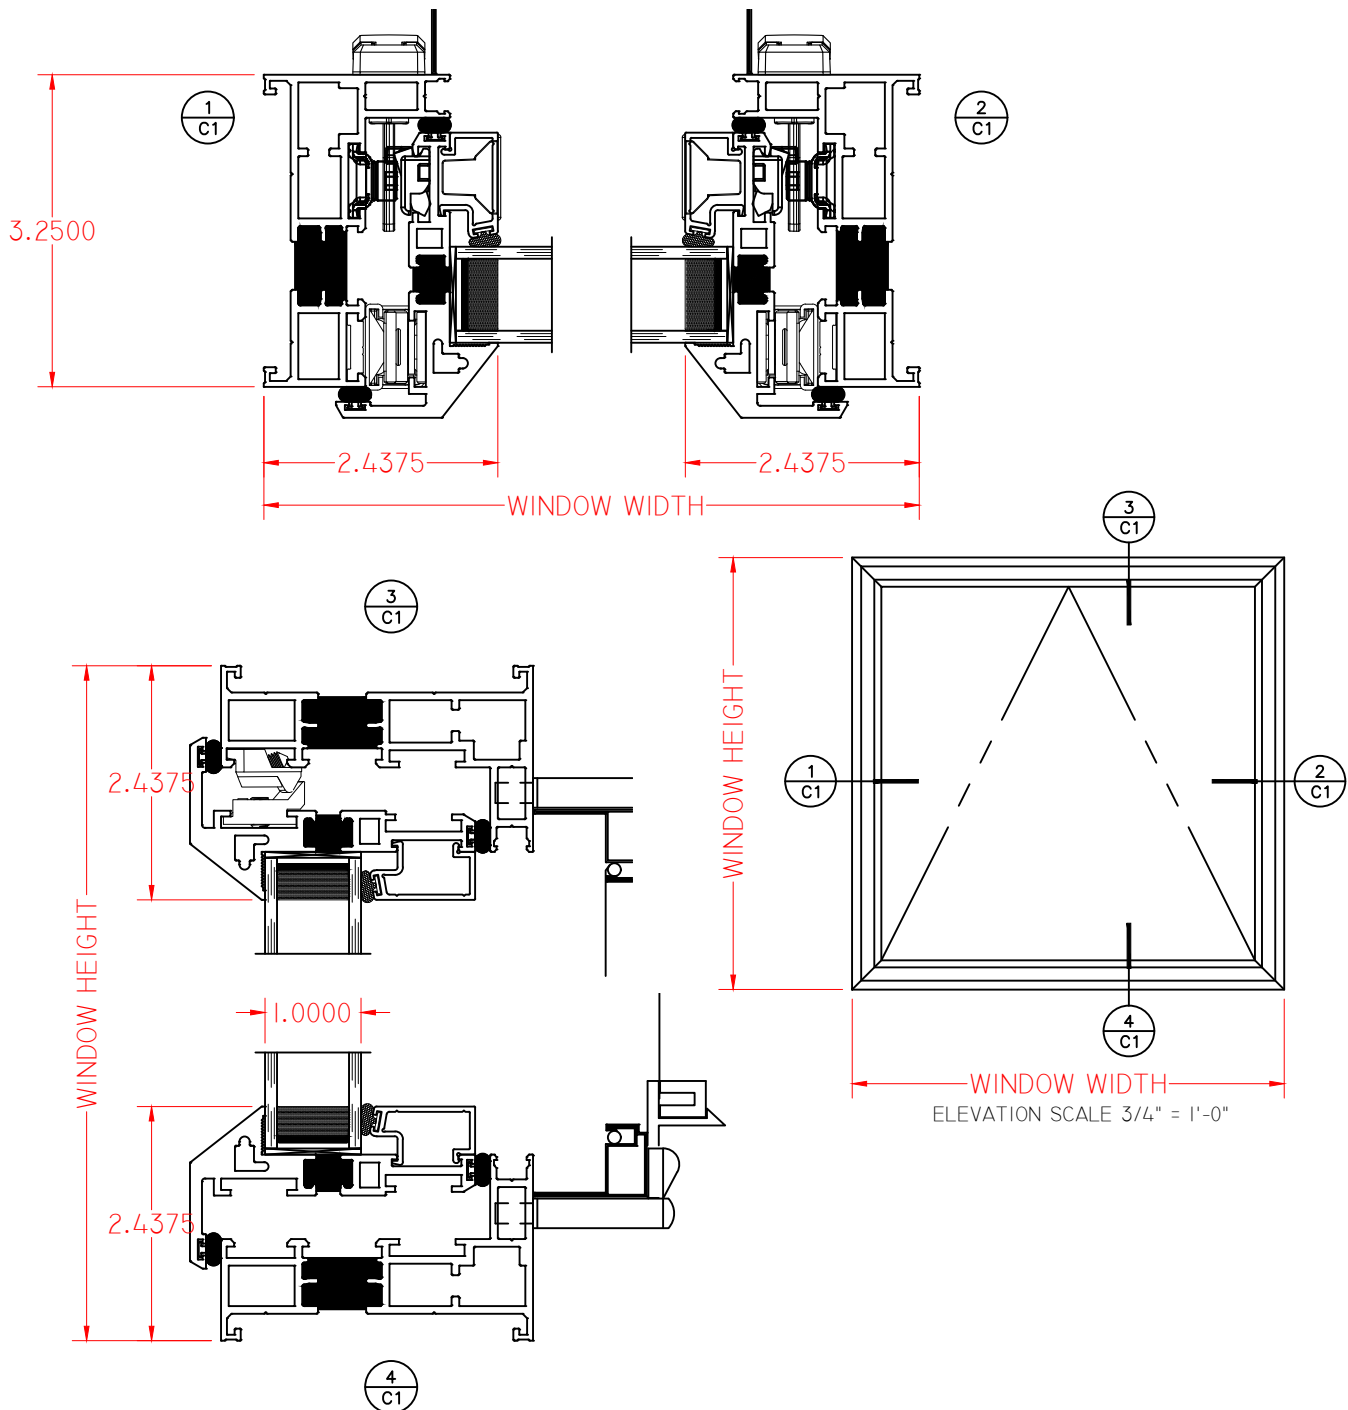

ELEVATION SCALE 3/4" = 1'-0"

EdgeLine AWNING PUSHOUT

ELEVATION SCALE 3/4" = 1'-0"

EdgeLine CASEMENT PUSHOUT

ELEVATION SCALE 3/4" = 1'-0"

EdgeLine CASEMENT ROTO