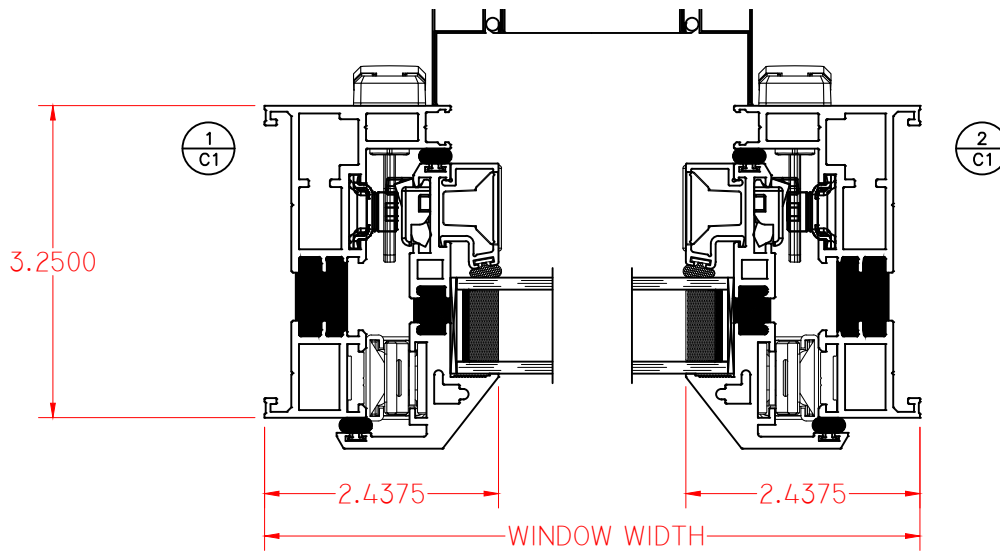

ELEVATION SCALE 3/4" = 1'-0"

EdgeLine AWNING PUSHOUT

ELEVATION SCALE 3/4" = 1'-0"

EdgeLine CASEMENT PUSHOUT

ELEVATION SCALE 3/4" = 1'-0"

EdgeLine CASEMENT ROTO