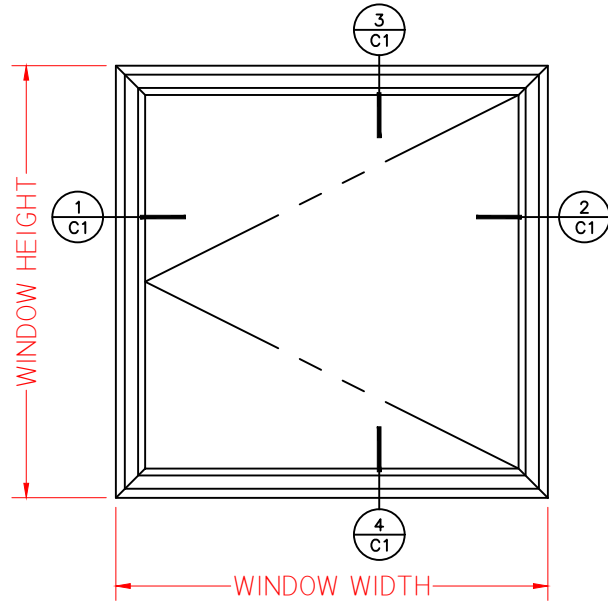

ELEVATION SCALE 3/4" = 1'-0"

EdgeLine AWNING PUSHOUT

ELEVATION SCALE 3/4" = 1'-0"

EdgeLine CASEMENT PUSHOUT

ELEVATION SCALE 3/4" = 1'-0"

EdgeLine CASEMENT ROTO