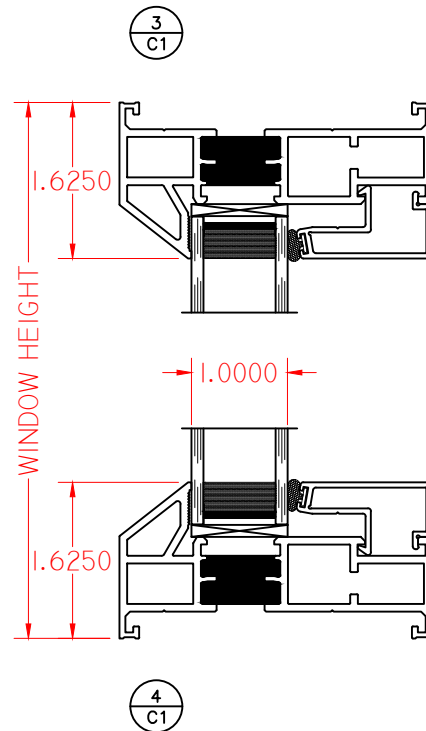

ELEVATION SCALE 3/4" = 1'-0"

EdgeLine AWNING PUSHOUT

ELEVATION SCALE 3/4" = 1'-0"

EdgeLine CASEMENT PUSHOUT

ELEVATION SCALE 3/4" = 1'-0"

EdgeLine CASEMENT ROTO