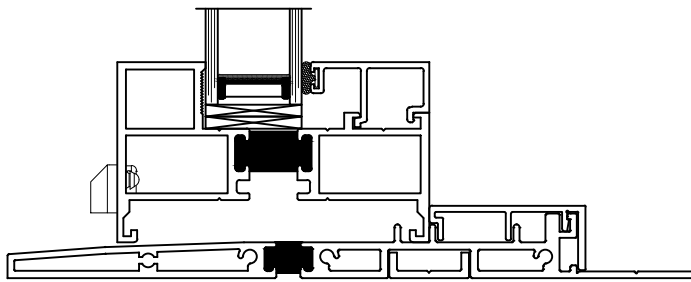

LOW PROFILE SILL FLASHING

- M24494 - SILL FLASHING (New Die)
- M24488 - U CHANNEL (New Die)
- M24490 - M600 FLASHING FILLER (New Die)

ModernVu