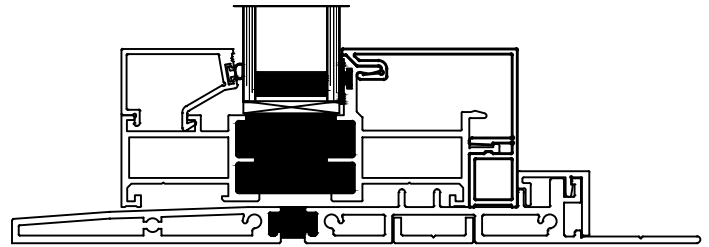

# 3/8" FLASHING

## LOW PROFILE SILL FLASHING

- M24494 - SILL FLASHING (New Die)
- M24488 - U CHANNEL (New Die)
- M24492 - TD FLASHING FILLER (New Die)

ModernVu/Cityline/CityVu/Edgeline Terrace Door