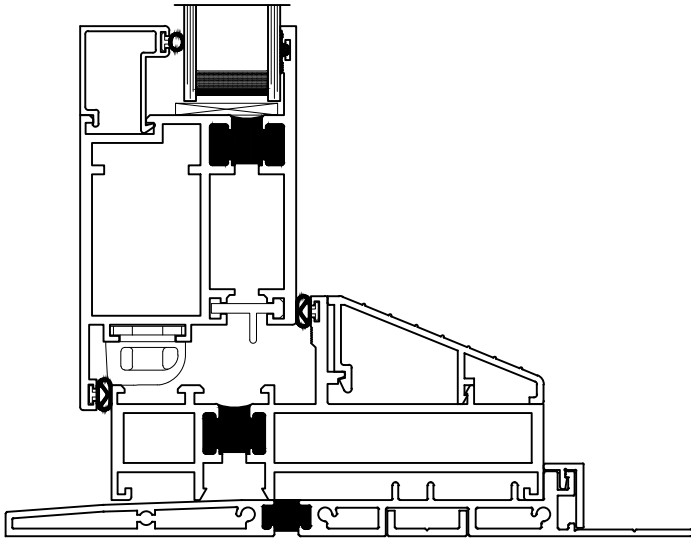

# 3/8" FLASHING

## LOW PROFILE SILL FLASHING

- M24494 - SILL FLASHING (New Die)
- M24488 - U CHANNEL (New Die)
- M24492 - TD FLASHING FILLER (New Die)

ModernVu/Cityline/CityVu/Edgeline Terrace Door