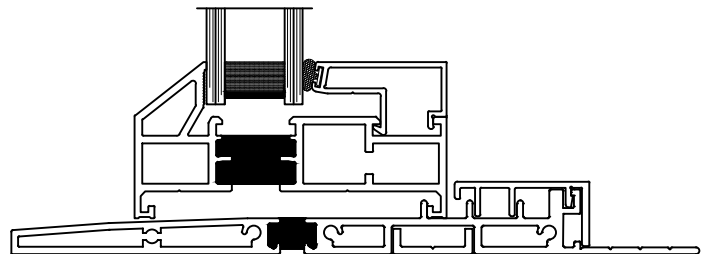

LOW PROFILE SILL FLASHING

- M24493 - SILL FLASHING (New Die)
- M24488 - U CHANNEL (New Die)
- M24489 - H450 FLASHING FILLER (New Die)

Edgeline