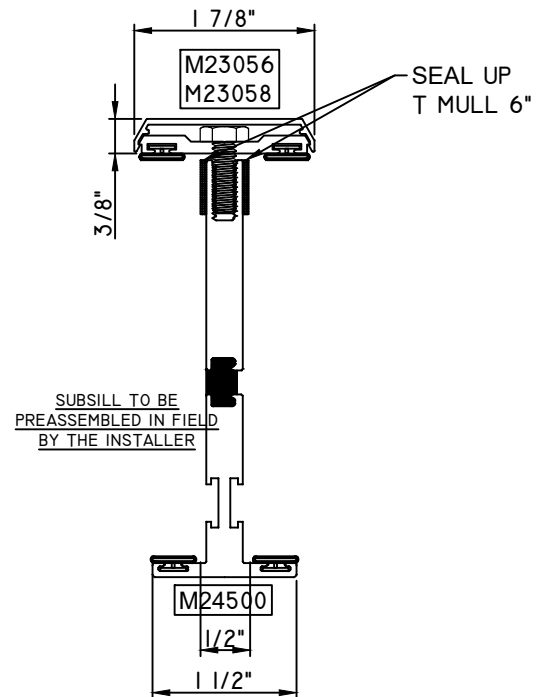

CITYLINE/TIMBERLINE

1/2" T MULL

OPTICORE

T-MULL

- M24497 - T-MULL (New Die)
- M24495 - BASE (New Die)
- M24496 - CAP (New Die)
- BPN-9159 - W.S. (QTY. 4)
- MH1/4 20X3/4 - BOLTS (18" APROX. O.C.)
- TBD - ANCHOR (QTY. 2) (NEW ANCHOR)
- MPS-8X1 1/2 - FASTENERS (QTY. 2)

CAN ONLY BE USED WITH C600

T-MULL

- M24500 - T-MULL (New Die)
- M23056 - BASE
- M23058 - CAP
- BPN-9159 - W.S. (QTY. 4)
- MH1/4 20X3/4 - BOLTS (18" APROX. O.C.)
- TBD - ANCHOR (QTY. 2) (New Die)
- MPS-8X1 1/2 - FASTENERS (QTY. 2)