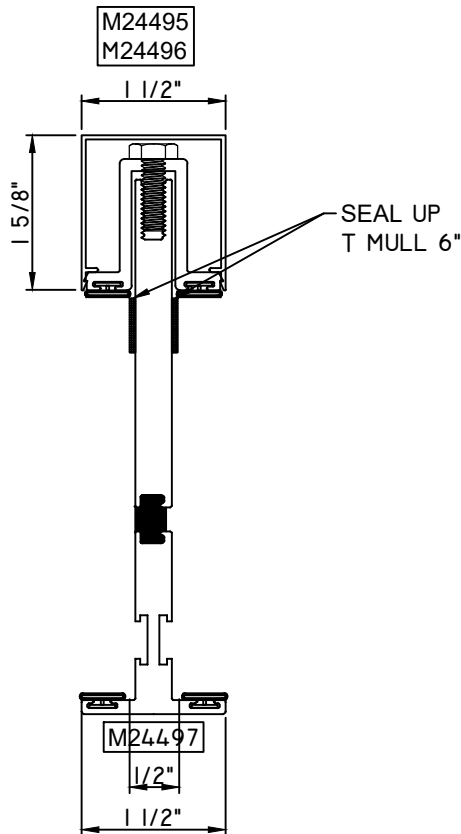

CITYLINE/TIMBERLINE

1/2" T MULL

OPTICORE

T-MULL

- M24497 - T-MULL (New Die)
- M24495 - BASE (New Die)
- M24496 - CAP (New Die)
- BPN-9159 - W.S. (QTY. 4)
- MH1/4 20X3/4 - BOLTS (18" APROX. O.C.)
- TBD - ANCHOR (QTY. 2) (NEW ANCHOR)
- MPS-8X1 1/2 - FASTENERS (QTY. 2)

CAN ONLY BE USED WITH C600

T-MULL

- M24500 - T-MULL (New Die)
- M23056 - BASE
- M23058 - CAP
- BPN-9159 - W.S. (QTY. 4)
- MH1/4 20X3/4 - BOLTS (18" APROX. O.C.)
- TBD - ANCHOR (QTY. 2) (New Die)
- MPS-8X1 1/2 - FASTENERS (QTY. 2)