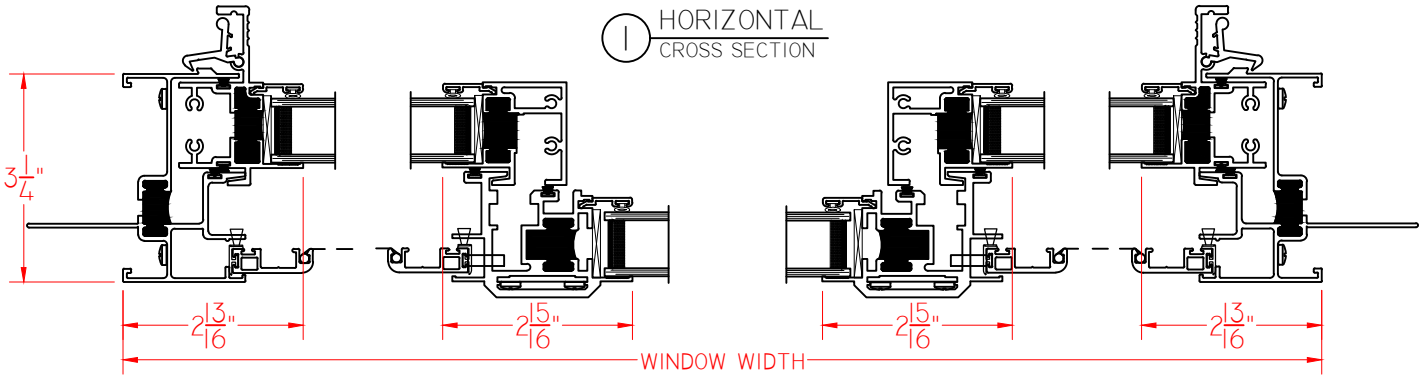

E-SERIES END VENT  
HORIZONTAL SLIDER WITH NAIL FIN

① HORIZONTAL  
CROSS SECTION

Ⓐ VERTICAL  
CROSS SECTION

Ⓑ VERTICAL  
CROSS SECTION