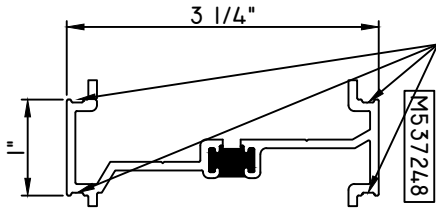

EDGE LINE 3 1/4" STACK MULLIONS

1" STACK MULL

M537248 - STACK MULL
970-300 - WEEP COVER

FIELD APPLIED INSTALL ONLY

1" STACK MULL

M23723 - STACK MULL
970-300 - WEEP COVER
QWP-M23846 - END DAM (QTY. 2)
QWP-M23845 - END DAM (QTY. 2)
BRBTT46 - POP RIVET (QTY. 8)

FIELD APPLIED INSTALL ONLY

1" STACK MULL

M21087 - STACK MULL
M6270 - C-MULL (QTY. 2 OR 4)
970-300 - WEEP COVER

FACTORY APPLIED INSTALL ONLY

2" STACK MULL

M16318 - STACK MULL
M6270 - C-MULL (QTY. 2 OR 4)
72406 - END DAM (QTY. 2)
BRBTT46 - POP RIVET (QTY. 8)
970-300 - WEEP COVER