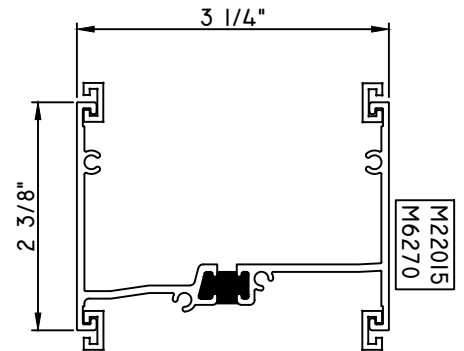

EDGE LINE 3 1/4" STACK MULLIONS

1" STACK MULL

M537248 - STACK MULL
970-300 - WEEP COVER

FIELD APPLIED INSTALL ONLY

1" STACK MULL

M23723 - STACK MULL
970-300 - WEEP COVER
QWP-M23846 - END DAM (QTY. 2)
QWP-M23845 - END DAM (QTY. 2)
BRBTT46 - POP RIVET (QTY. 8)

FIELD APPLIED INSTALL ONLY

1" STACK MULL

M21087 - STACK MULL
M6270 - C-MULL (QTY. 2 OR 4)
970-300 - WEEP COVER

FACTORY APPLIED INSTALL ONLY

2" STACK MULL

M16318 - STACK MULL
M6270 - C-MULL (QTY. 2 OR 4)
72406 - END DAM (QTY. 2)
BRBTT46 - POP RIVET (QTY. 8)
970-300 - WEEP COVER

FACTORY APPLIED INSTALL ONLY

2" STACK MULL

M17032 - STACK MULL
M6270 - C-MULL (QTY. 2)
72406 - END DAM (QTY. 2)
BRBTT46 - POP RIVET (QTY. 8)
970-300 - WEEP COVER

FACTORY APPLIED INSTALL ONLY

2 3/8" STACK MULL