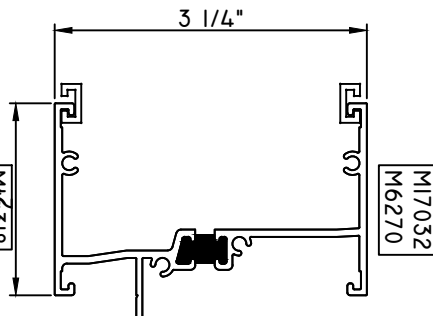

EDGE LINE 3 1/4" STACK MULLIONS

1" STACK MULL

M537248 - STACK MULL
970-300 - WEEP COVER

FIELD APPLIED INSTALL ONLY

1" STACK MULL

M23723 - STACK MULL
970-300 - WEEP COVER
QWP-M23846 - END DAM (QTY. 2)
QWP-M23845 - END DAM (QTY. 2)
BRBTT46 - POP RIVET (QTY. 8)

FIELD APPLIED INSTALL ONLY

1" STACK MULL

M21087 - STACK MULL
M6270 - C-MULL (QTY. 2 OR 4)
970-300 - WEEP COVER

FACTORY APPLIED INSTALL ONLY

2" STACK MULL

M16318 - STACK MULL
M6270 - C-MULL (QTY. 2 OR 4)
72406 - END DAM (QTY. 2)
BRBTT46 - POP RIVET (QTY. 8)
970-300 - WEEP COVER

FACTORY APPLIED INSTALL ONLY

2" STACK MULL

M17032 - STACK MULL
M6270 - C-MULL (QTY. 2)
72406 - END DAM (QTY. 2)
BRBTT46 - POP RIVET (QTY. 8)
970-300 - WEEP COVER

FACTORY APPLIED INSTALL ONLY

2 3/8" STACK MULL