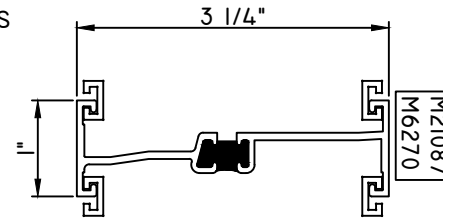

EDGE LINE 3 1/4" STACK MULLIONS

1" STACK MULL

M537248 - STACK MULL
970-300 - WEEP COVER

FIELD APPLIED INSTALL ONLY

1" STACK MULL

M23723 - STACK MULL
970-300 - WEEP COVER
QWP-M23846 - END DAM (QTY. 2)
QWP-M23845 - END DAM (QTY. 2)
BRBTT46 - POP RIVET (QTY. 8)

FIELD APPLIED INSTALL ONLY

1" STACK MULL

M21087 - STACK MULL
M6270 - C-MULL (QTY. 2 OR 4)
970-300 - WEEP COVER

FACTORY APPLIED INSTALL ONLY

2" STACK MULL

M16318 - STACK MULL
M6270 - C-MULL (QTY. 2 OR 4)
72406 - END DAM (QTY. 2)
BRBTT46 - POP RIVET (QTY. 8)
970-300 - WEEP COVER

FACTORY APPLIED INSTALL ONLY

2" STACK MULL

M17032 - STACK MULL
M6270 - C-MULL (QTY. 2)
72406 - END DAM (QTY. 2)
BRBTT46 - POP RIVET (QTY. 8)
970-300 - WEEP COVER

FACTORY APPLIED INSTALL ONLY

2 3/8" STACK MULL