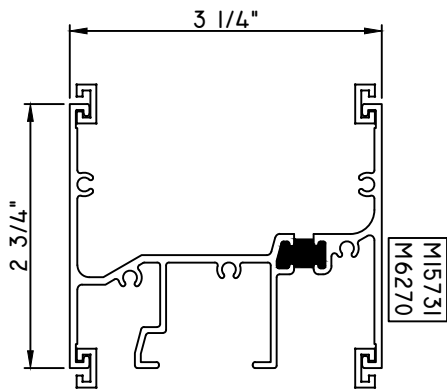

FACTORY APPLIED INSTALL ONLY

2" STACK MULL

M17032 - STACK MULL
M6270 - C-MULL (QTY. 2)
72406 - END DAM (QTY. 2)
BRBTT46 - POP RIVET (QTY. 8)
970-300 - WEEP COVER

FACTORY APPLIED INSTALL ONLY

2 3/8" STACK MULL

M22015 - STACK MULL
M6270 - C-MULL (QTY. 2 OR 4)
QWP-032917 - END DAM (QTY. 2)
BRBTT46 - POP RIVET (QTY. 8)
970-300 - WEEP COVER

FACTORY APPLIED INSTALL ONLY

EDGE LINE 3 1/4" STACK MULLIONS

2 3/4" STACK MULL