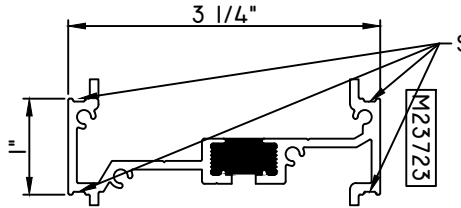

EDGE LINE 3 1/4" STACK MULLIONS

1" STACK MULL

M537248 - STACK MULL
970-300 - WEEP COVER

FIELD APPLIED INSTALL ONLY

1" STACK MULL

M23723 - STACK MULL
970-300 - WEEP COVER
QWP-M23846 - END DAM (QTY. 2)
QWP-M23845 - END DAM (QTY. 2)
BRBTT46 - POP RIVET (QTY. 8)

FIELD APPLIED INSTALL ONLY

1" STACK MULL

M21087 - STACK MULL
M6270 - C-MULL (QTY. 2 OR 4)
970-300 - WEEP COVER

FACTORY APPLIED INSTALL ONLY

2" STACK MULL

M16318 - STACK MULL
M6270 - C-MULL (QTY. 2 OR 4)
72406 - END DAM (QTY. 2)
BRBTT46 - POP RIVET (QTY. 8)
970-300 - WEEP COVER

FACTORY APPLIED INSTALL ONLY

2" STACK MULL

M17032 - STACK MULL
M6270 - C-MULL (QTY. 2)
72406 - END DAM (QTY. 2)
BRBTT46 - POP RIVET (QTY. 8)
970-300 - WEEP COVER

FACTORY APPLIED INSTALL ONLY

2 3/8" STACK MULL