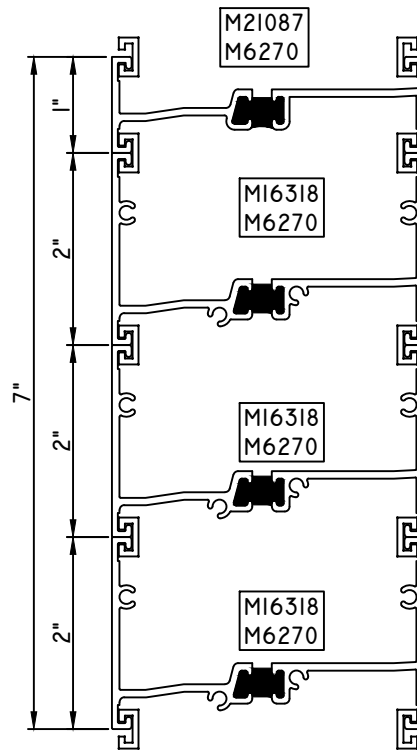

EDGE LINE 3 1/4" STACK MULLIONS

1" STACK MULL

M537248 - STACK MULL
970-300 - WEEP COVER

FIELD APPLIED INSTALL ONLY

1" STACK MULL

M23723 - STACK MULL
970-300 - WEEP COVER
QWP-M23846 - END DAM (QTY. 2)
QWP-M23845 - END DAM (QTY. 2)
BRBTT46 - POP RIVET (QTY. 8)

FACTORY APPLIED INSTALL ONLY

2" STACK MULL

M17032 - STACK MULL
M6270 - C-MULL (QTY. 2)
72406 - END DAM (QTY. 2)
BRBTT46 - POP RIVET (QTY. 8)
970-300 - WEEP COVER

FACTORY APPLIED INSTALL ONLY

2 3/8" STACK MULL

M22015 - STACK MULL
M6270 - C-MULL (QTY. 2 OR 4)
QWP-032917 - END DAM (QTY. 2)
BRBTT46 - POP RIVET (QTY. 8)
970-300 - WEEP COVER

FACTORY APPLIED INSTALL ONLY

EDGE LINE 3 1/4" STACK MULLIONS

2 3/4" STACK MULL

- M15731 - STACK MULL
- M6270 - C-MULL (QTY. 2 OR 4)
- END DAM (QTY. 2)
- BRBTT46 - POP RIVET (QTY. 8)
- 970-300 - WEEP COVER

FACTORY APPLIED INSTALL ONLY

7" STACK MULL

- M16318 x3 - STACK MULL
- M6270 - C-MULL (QTY. 2 OR 4)
- 72406 - END DAM (QTY. 2)
- BRBTT46 - POP RIVET (QTY. 8)
- 970-300 - WEEP COVER