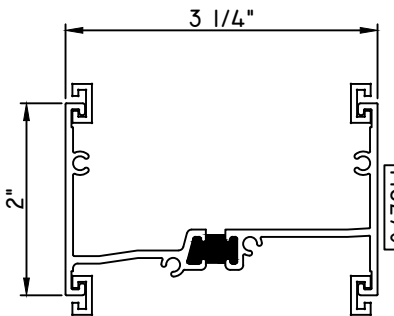

EDGE LINE 3 1/4" STACK MULLIONS

1" STACK MULL

M537248 - STACK MULL
970-300 - WEEP COVER

FIELD APPLIED INSTALL ONLY

1" STACK MULL

M23723 - STACK MULL
970-300 - WEEP COVER
QWP-M23846 - END DAM (QTY. 2)
QWP-M23845 - END DAM (QTY. 2)
BRBTT46 - POP RIVET (QTY. 8)

FIELD APPLIED INSTALL ONLY

1" STACK MULL

M21087 - STACK MULL
M6270 - C-MULL (QTY. 2 OR 4)
970-300 - WEEP COVER

FACTORY APPLIED INSTALL ONLY

2" STACK MULL

M16318 - STACK MULL
M6270 - C-MULL (QTY. 2 OR 4)
72406 - END DAM (QTY. 2)
BRBTT46 - POP RIVET (QTY. 8)
970-300 - WEEP COVER

FACTORY APPLIED INSTALL ONLY

2" STACK MULL

M17032 - STACK MULL
M6270 - C-MULL (QTY. 2)
72406 - END DAM (QTY. 2)
BRBTT46 - POP RIVET (QTY. 8)
970-300 - WEEP COVER

FACTORY APPLIED INSTALL ONLY

2 3/8" STACK MULL