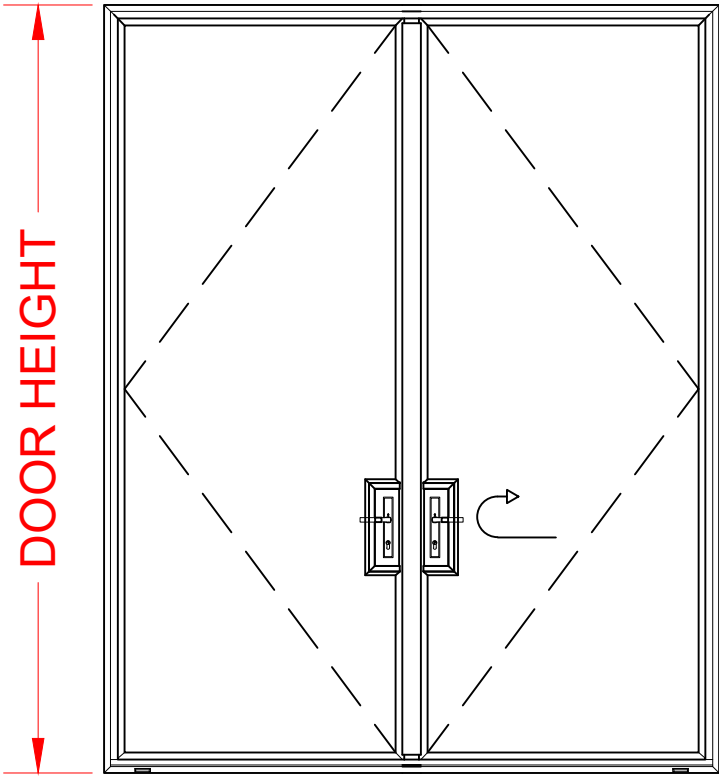

LOCK BOX DOOR  
INSWING - FRENCH DOOR

ELEVATION SCALE = 1:4

ELEVATION SCALE = 1:4

ELEVATION SCALE = 1:30

DOOR WIDTH

DOOR HEIGHT