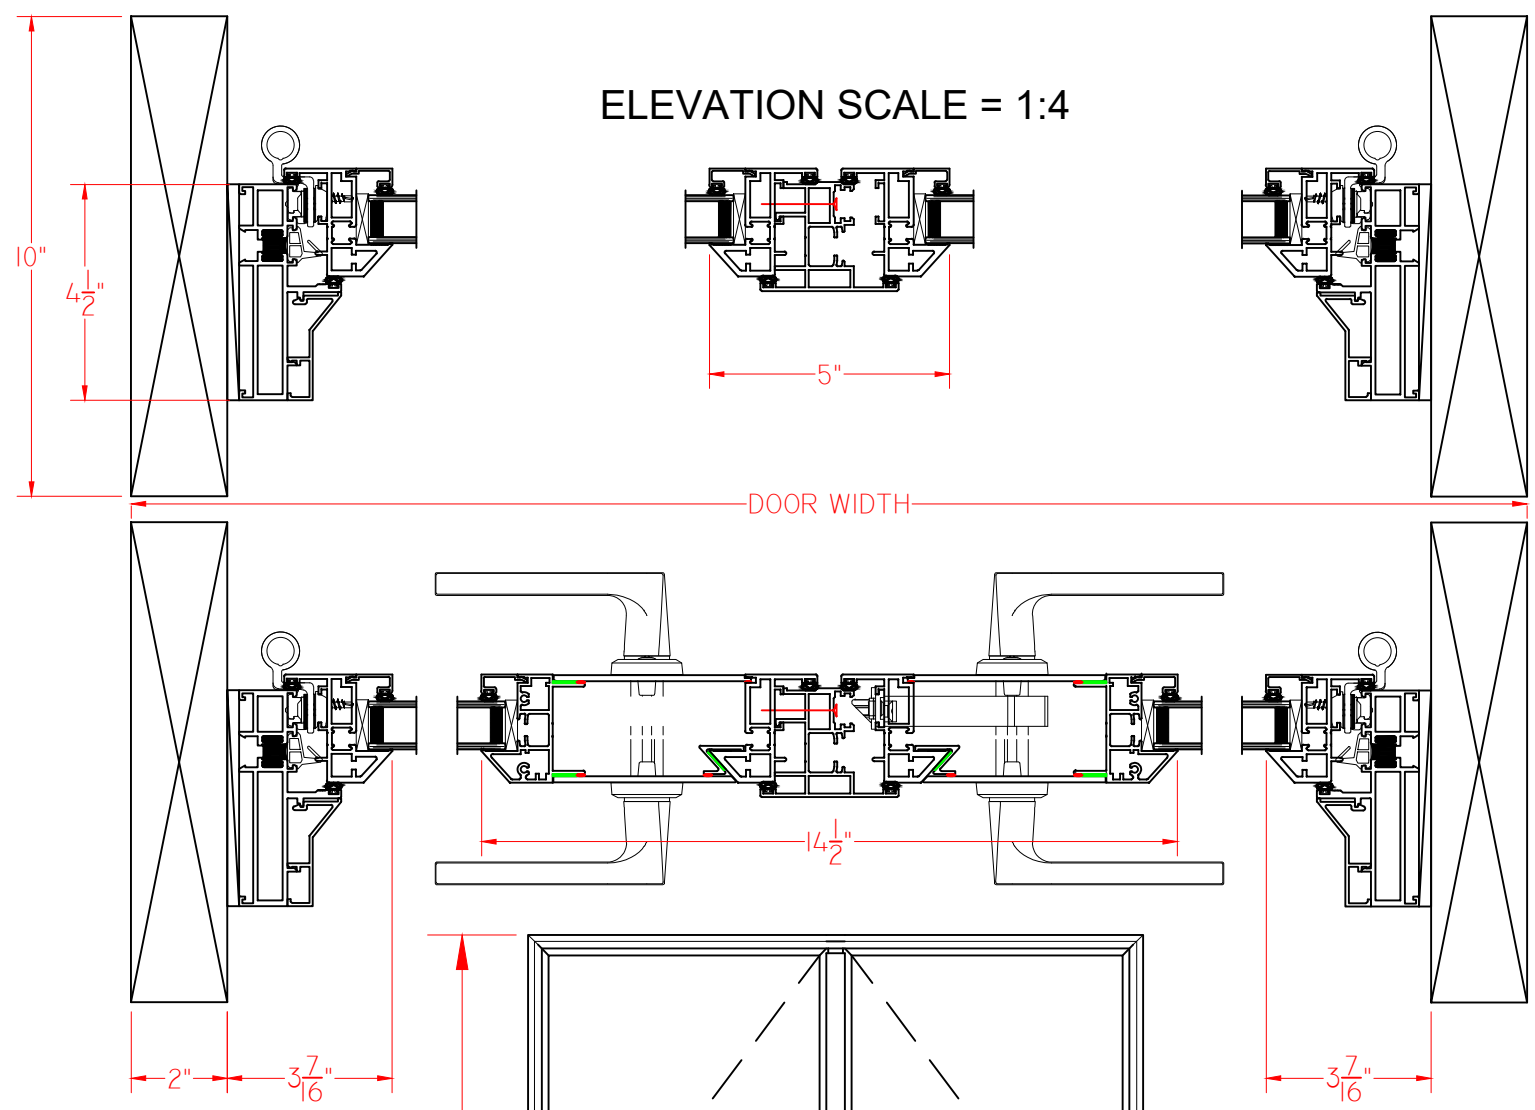

LOCK BOX DOOR  
INSWING - FRENCH DOOR

ELEVATION SCALE = 1:4

ELEVATION SCALE = 1:4

ELEVATION SCALE = 1:30

DOOR WIDTH

DOOR HEIGHT