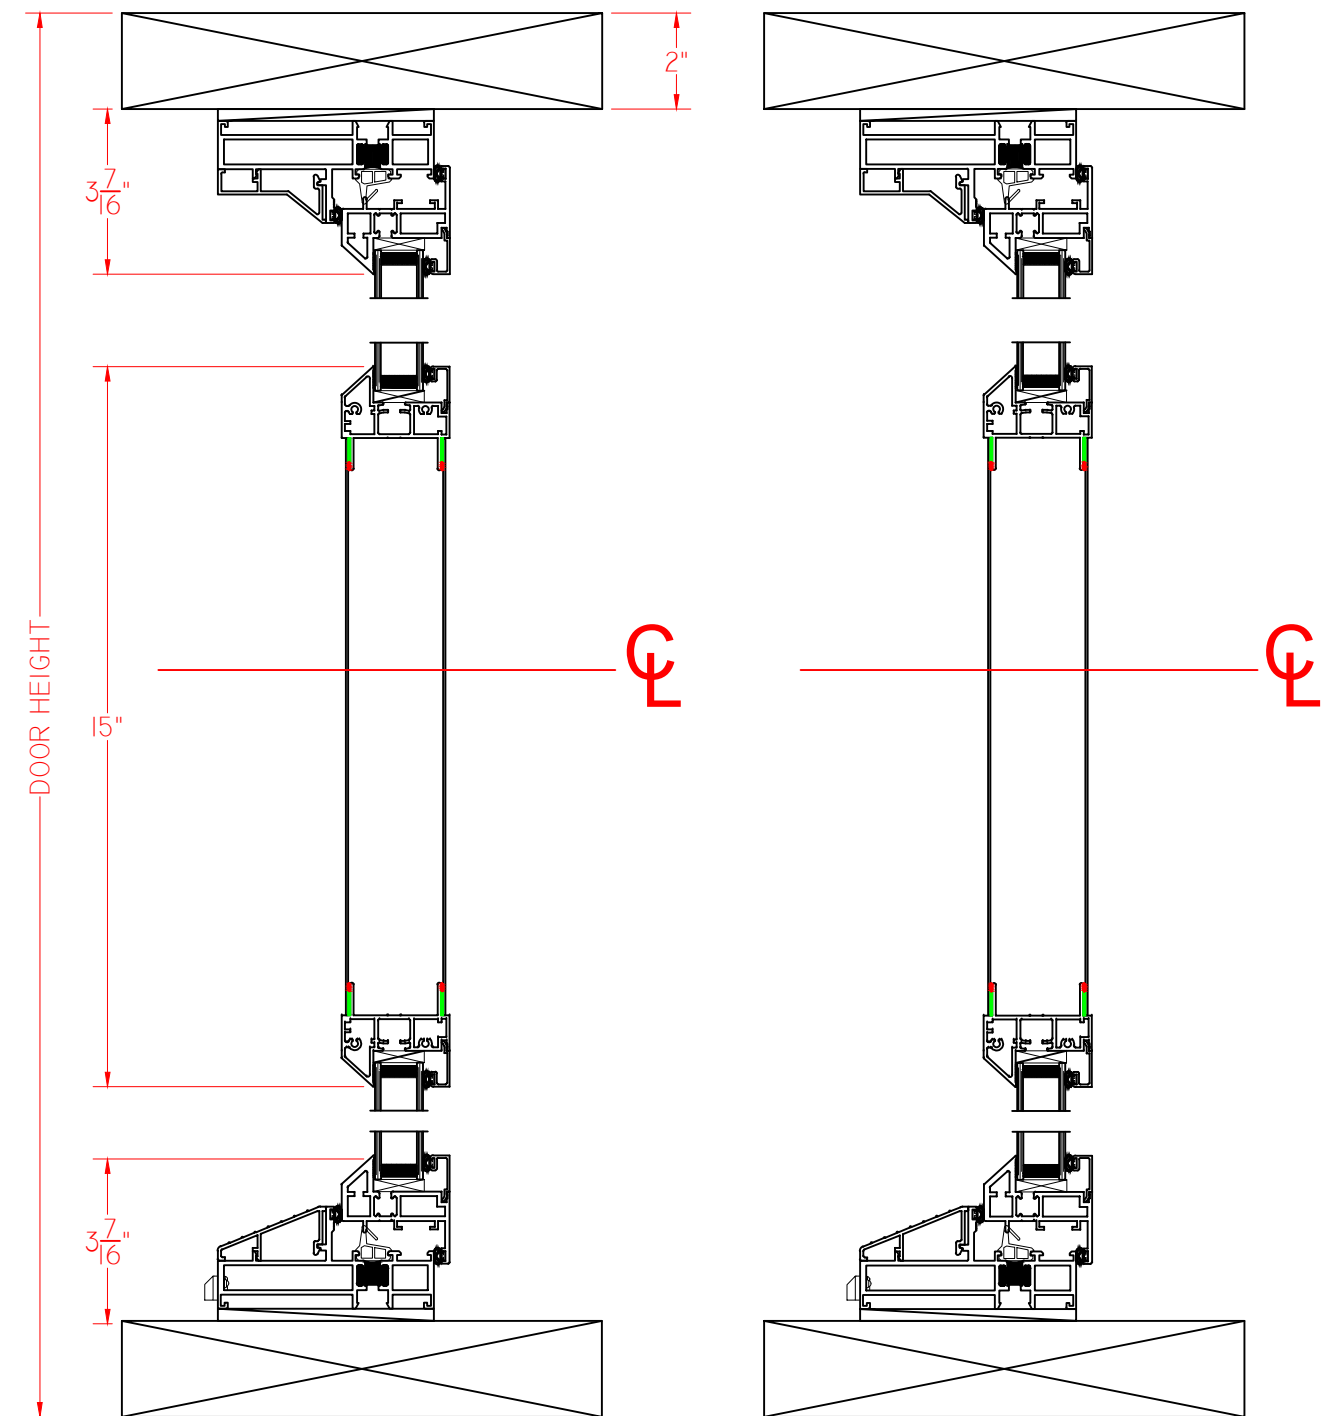

LOCK BOX DOOR  
INSWING - FRENCH DOOR

ELEVATION SCALE = 1:4

ELEVATION SCALE = 1:4

ELEVATION SCALE = 1:30

DOOR WIDTH

DOOR HEIGHT