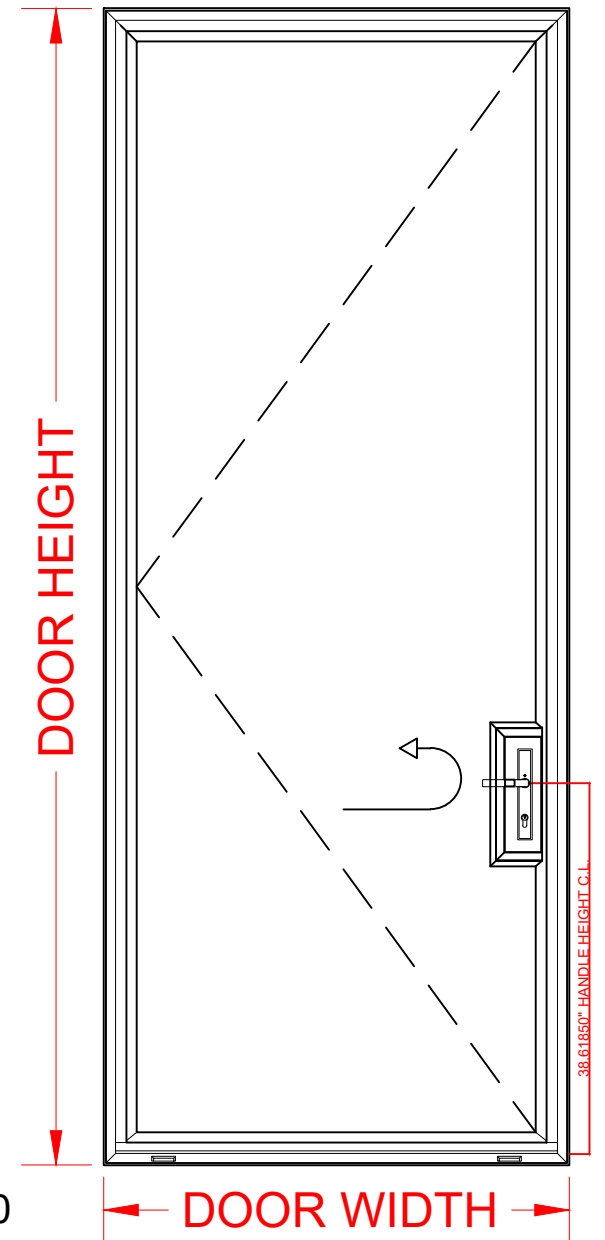

LOCK BOX DOOR
IN SWING - SINGLE DOOR

ELEVATION SCALE = 1:4

ELEVATION SCALE = 1:20

ELEVATION SCALE = 1:4

DOOR HEIGHT

DOOR HEIGHT

DOOR WIDTH

DOOR WIDTH