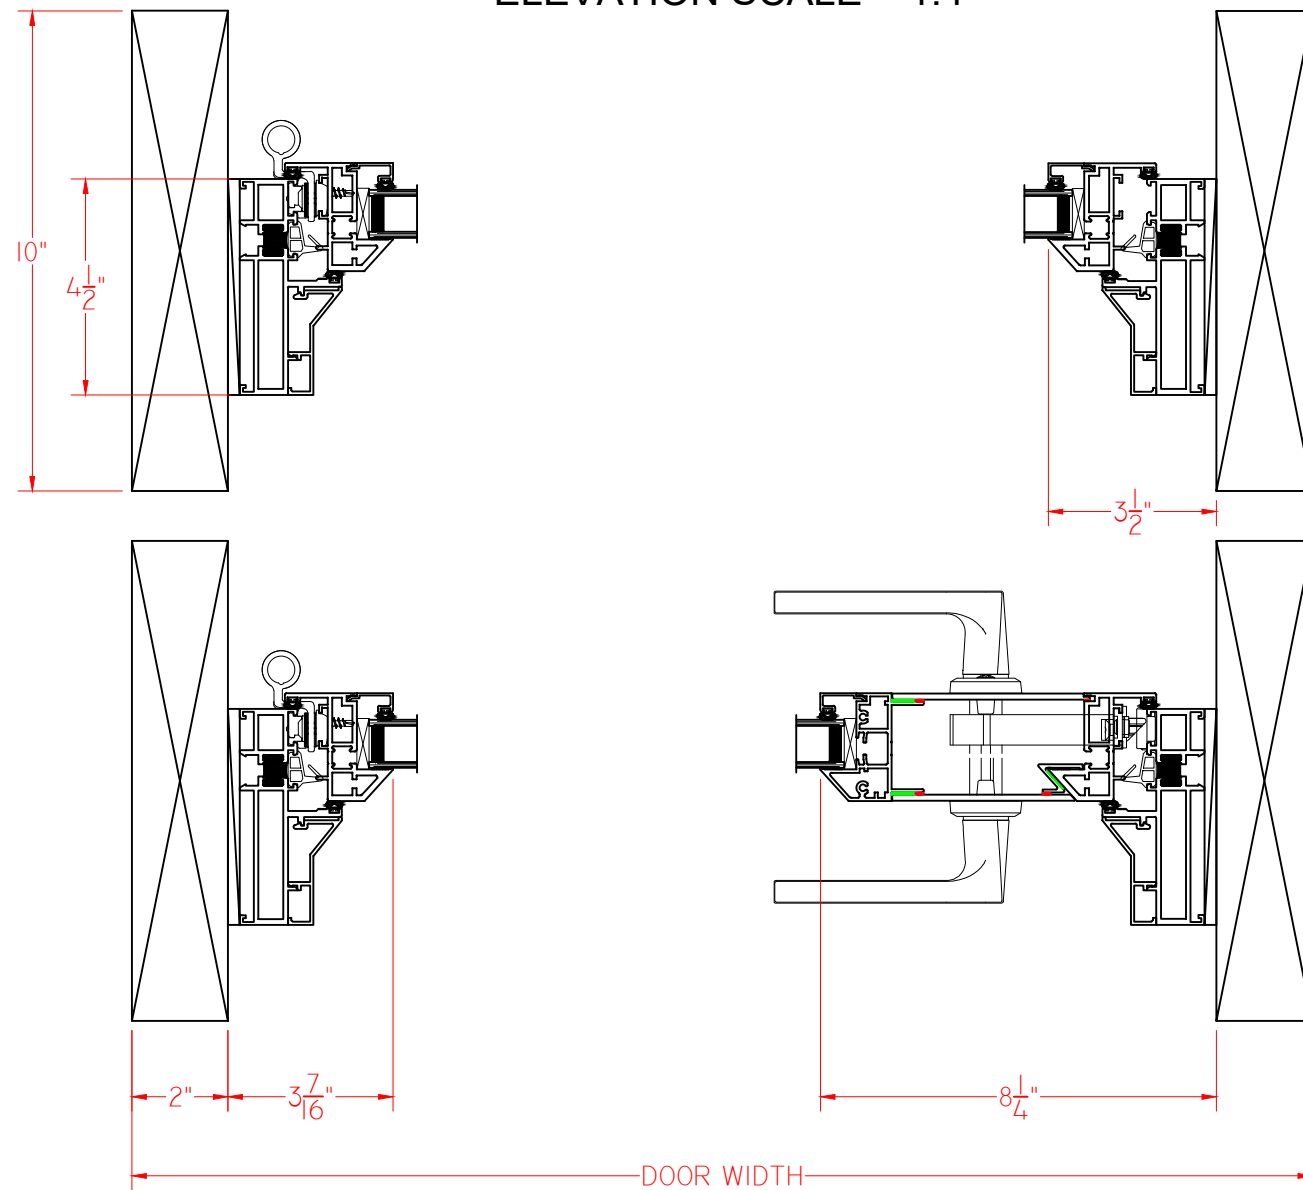

LOCK BOX DOOR
IN SWING - SINGLE DOOR

ELEVATION SCALE = 1:4

ELEVATION SCALE = 1:20

ELEVATION SCALE = 1:4

DOOR HEIGHT

DOOR HEIGHT

DOOR WIDTH

DOOR WIDTH