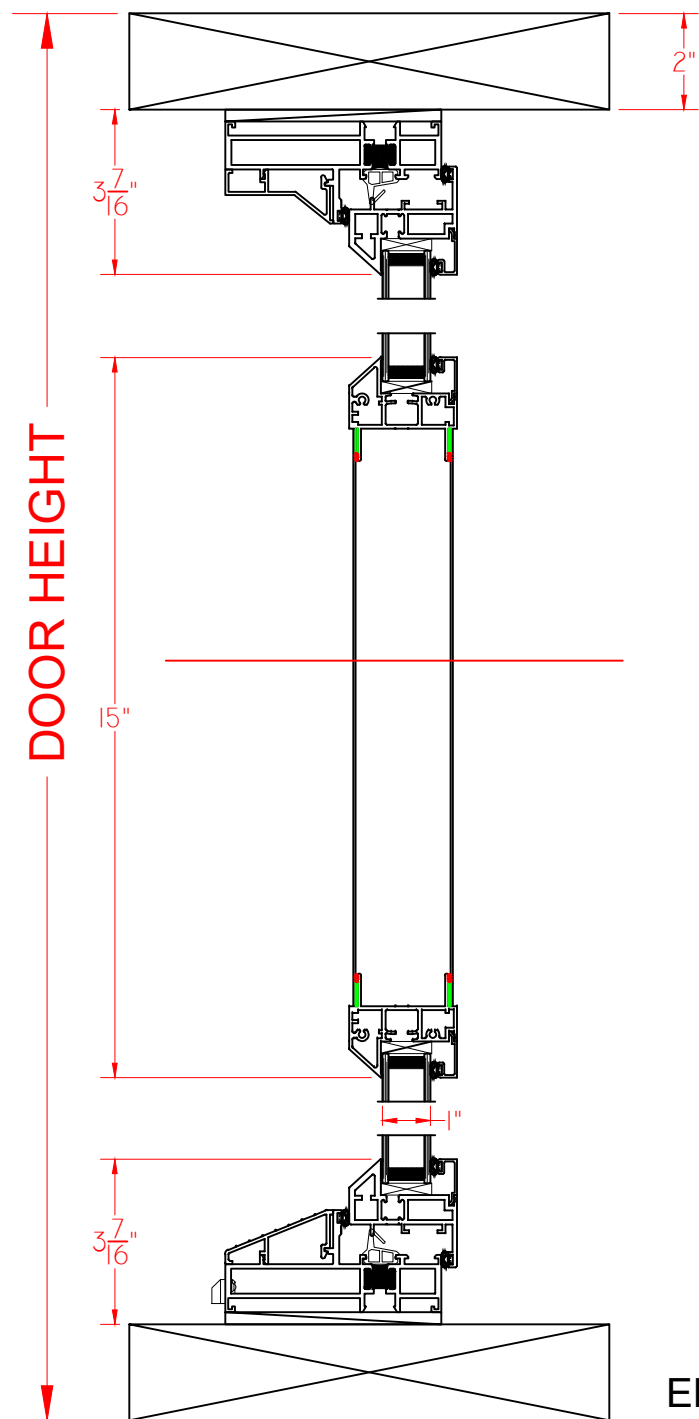

LOCK BOX DOOR
IN SWING - SINGLE DOOR

ELEVATION SCALE = 1:4

ELEVATION SCALE = 1:20

ELEVATION SCALE = 1:4

DOOR HEIGHT

DOOR HEIGHT

DOOR WIDTH

DOOR WIDTH