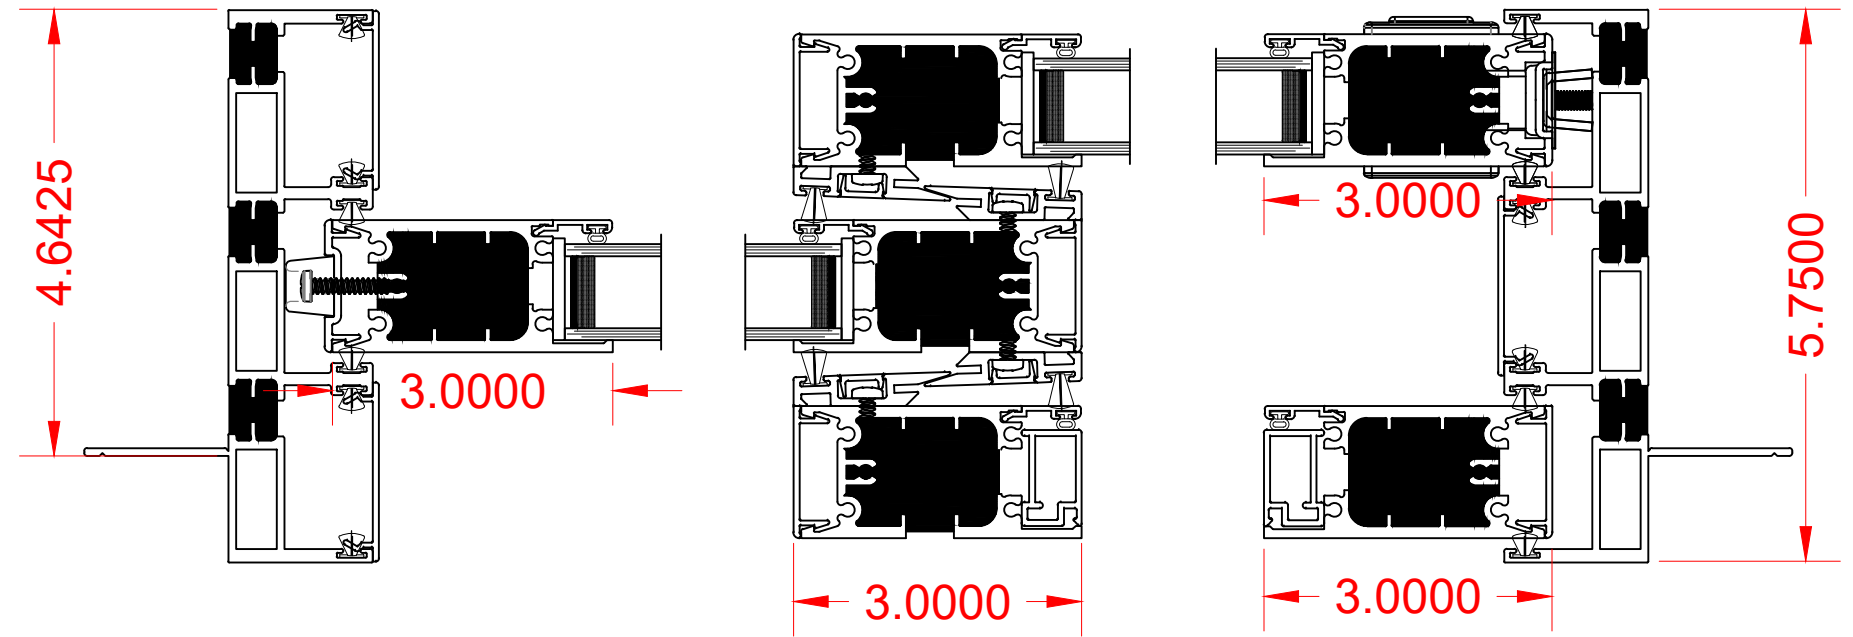

M-SERIES MULTI-SLIDE 2 PANEL - LEFT OPENING

ELEVATION SCALE = 1:2

ELEVATION SCALE = 1:2