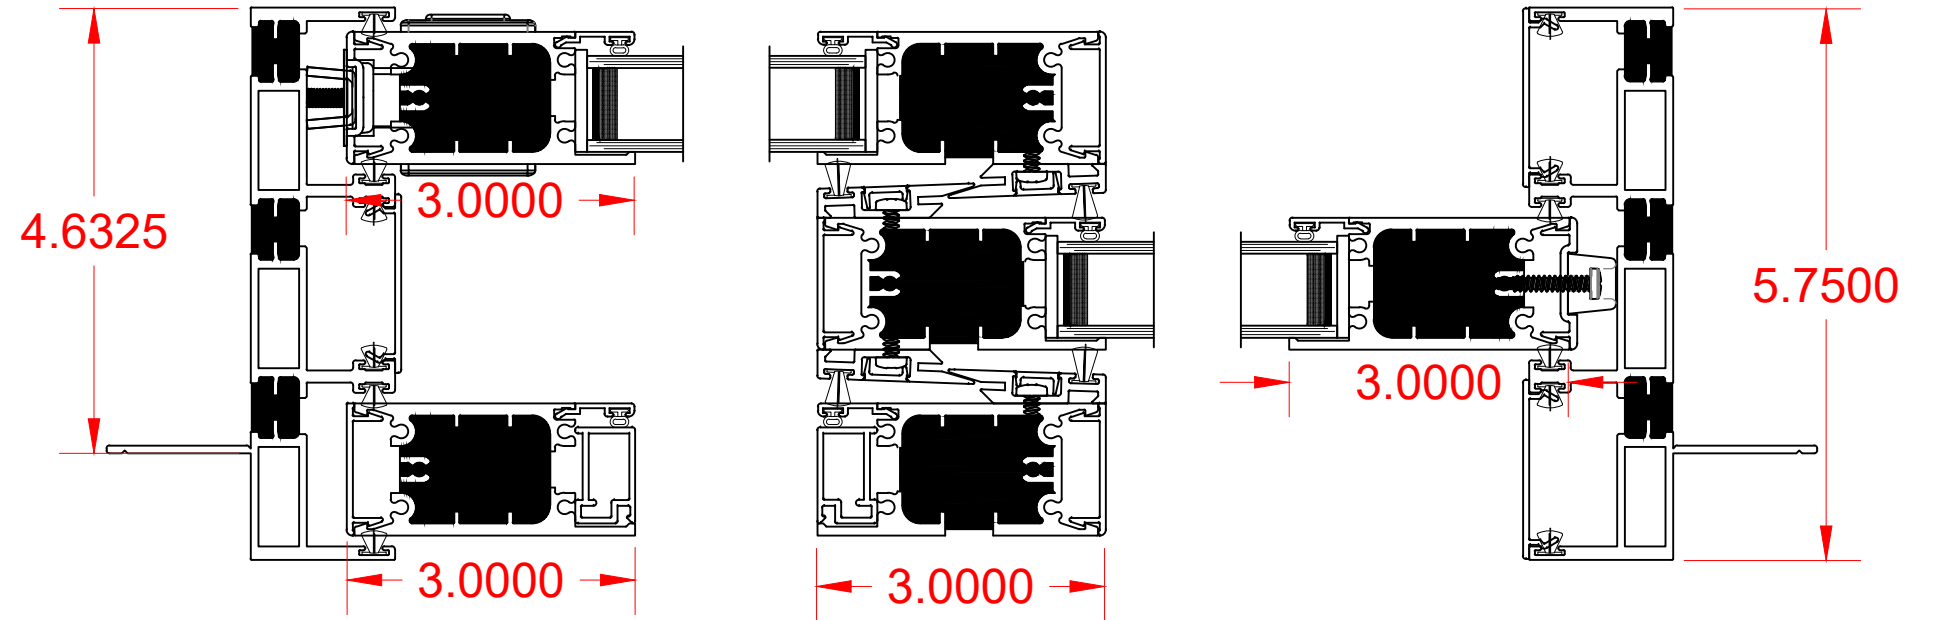

# M-SERIES MULTI-SLIDE 2 PANEL - RIGHT OPENING

ELEVATION SCALE = 1:2

ELEVATION SCALE = 1:2