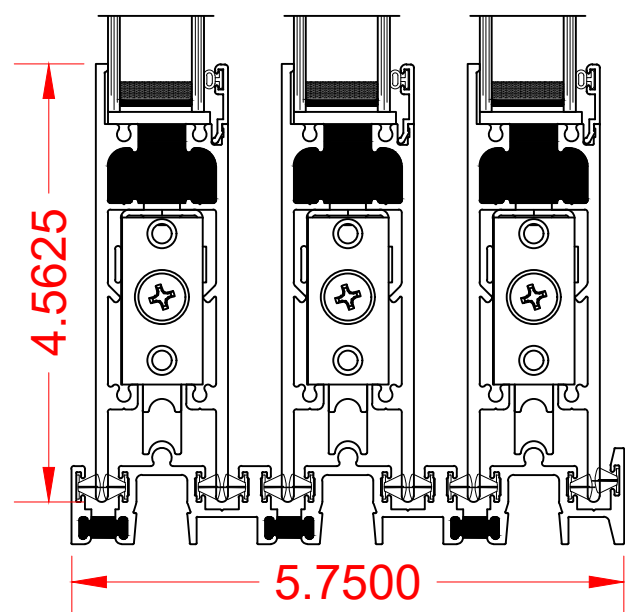

M-SERIES MULTI-SLIDE
3 PANEL - LEFT OPENING

ELEVATION SCALE = 1:2

OWN MAY VARY.

ELEVATION SCALE = 1:16

ELEVATION SCALE = 1:2