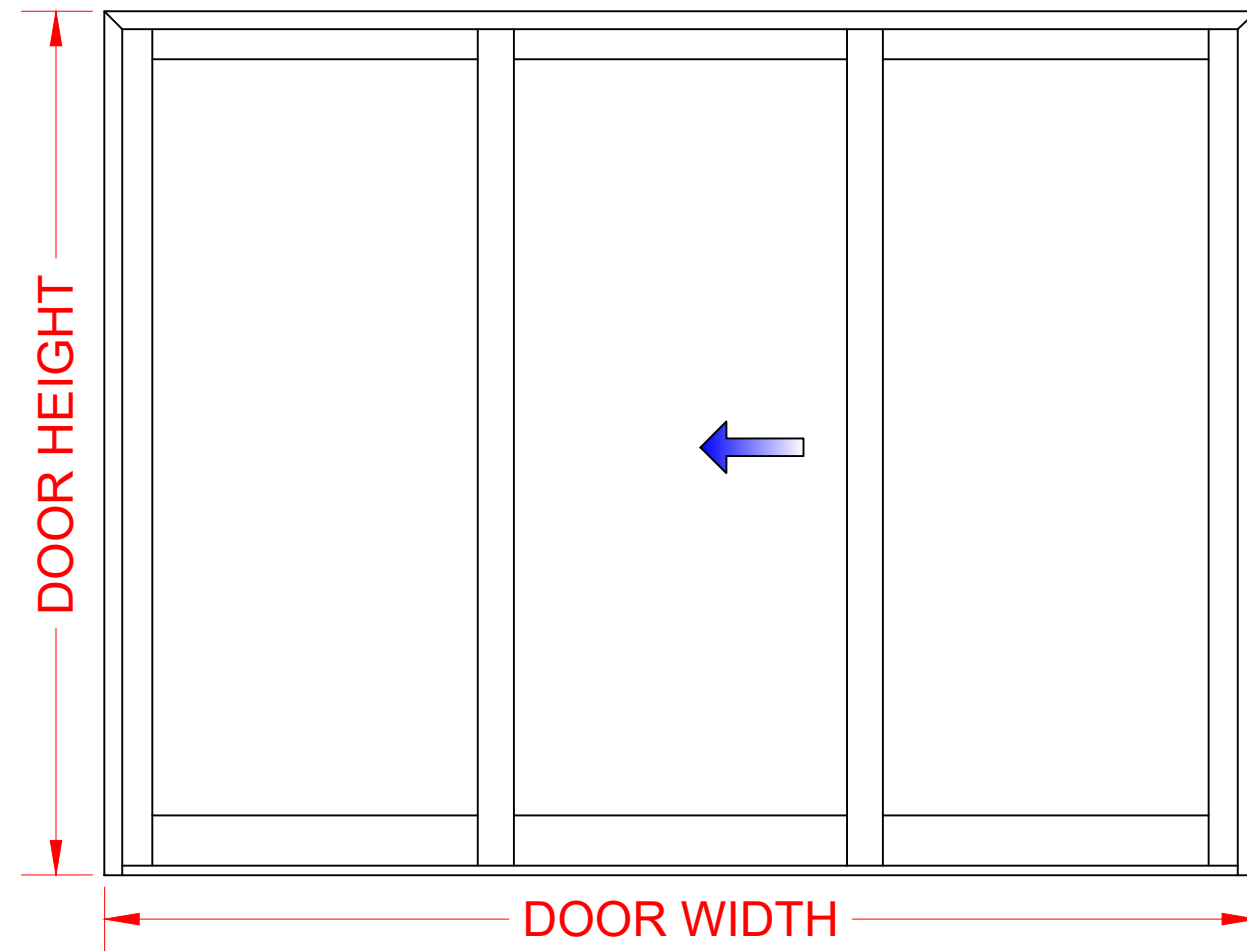

M-SERIES MULTI-SLIDE
3 PANEL - LEFT OPENING

ELEVATION SCALE = 1:2

OWN MAY VARY.

ELEVATION SCALE = 1:16

ELEVATION SCALE = 1:2