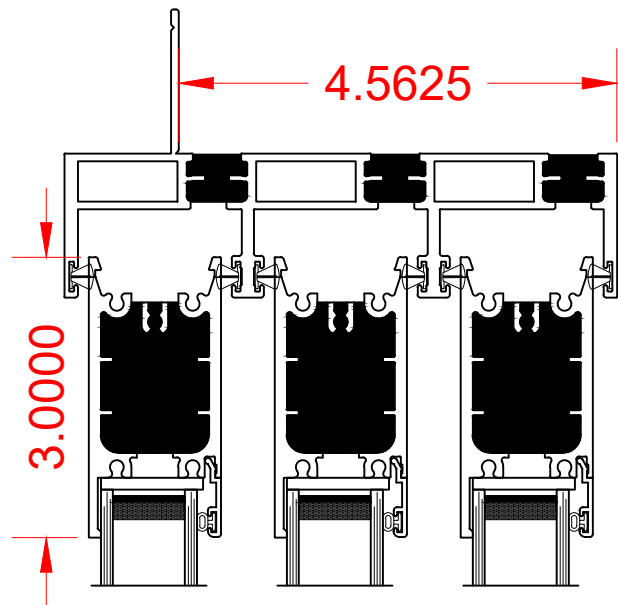

M-SERIES MULTI-SLIDE
3 PANEL - LEFT OPENING

ELEVATION SCALE = 1:2

OWN MAY VARY.

ELEVATION SCALE = 1:16

ELEVATION SCALE = 1:2