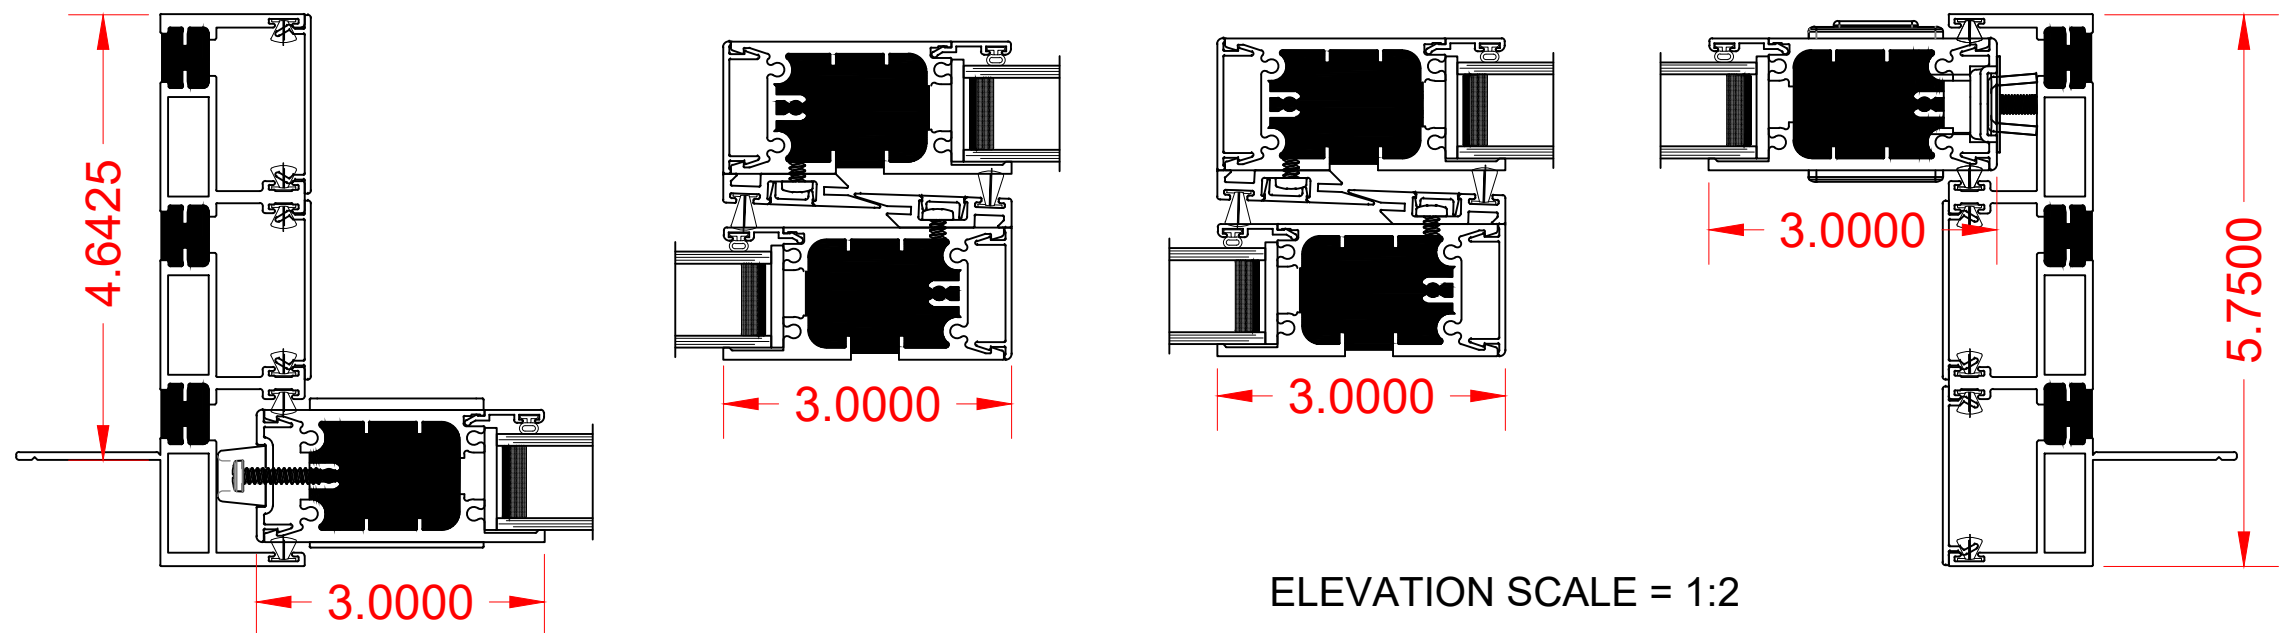

M-SERIES MULTI-SLIDE
3 PANEL - LEFT OPENING

ELEVATION SCALE = 1:2

OWN MAY VARY.

ELEVATION SCALE = 1:16

ELEVATION SCALE = 1:2