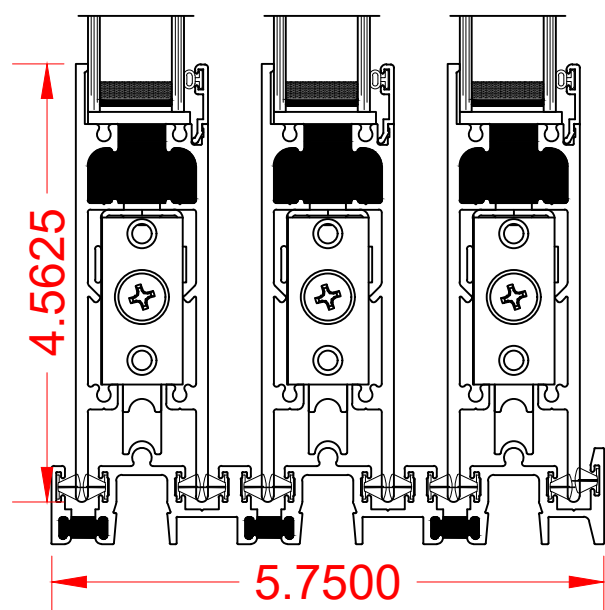

M-SERIES MULTI-SLIDE 3 PANEL - RIGHT OPENING

ELEVATION SCALE = 1:2

ELEVATION SCALE = 1:16

ELEVATION SCALE = 1:2