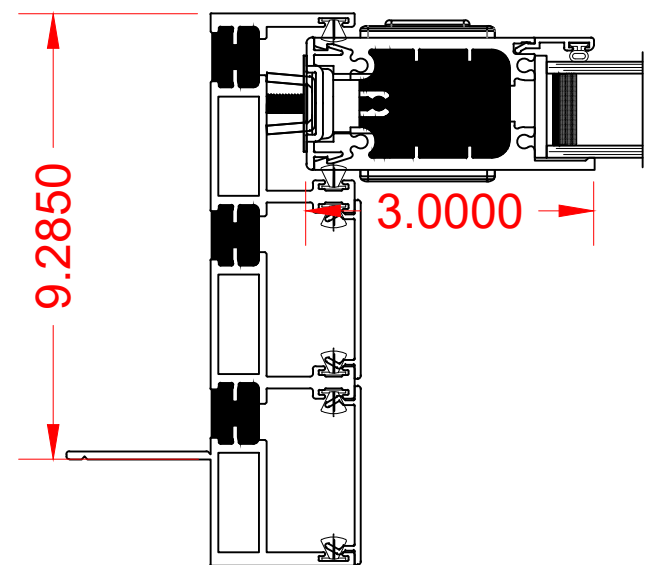

M-SERIES MULTI-SLIDE 3 PANEL - RIGHT OPENING

ELEVATION SCALE = 1:2

ELEVATION SCALE = 1:16

ELEVATION SCALE = 1:2