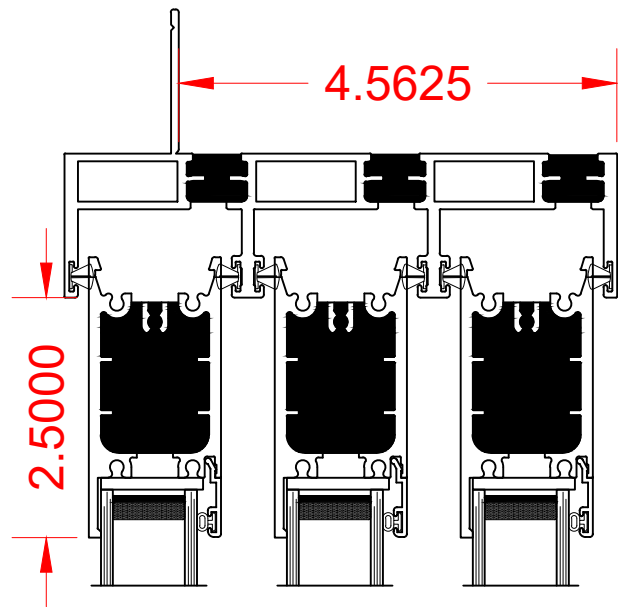

M-SERIES MULTI-SLIDE 3 PANEL - RIGHT OPENING

ELEVATION SCALE = 1:2

ELEVATION SCALE = 1:16

ELEVATION SCALE = 1:2