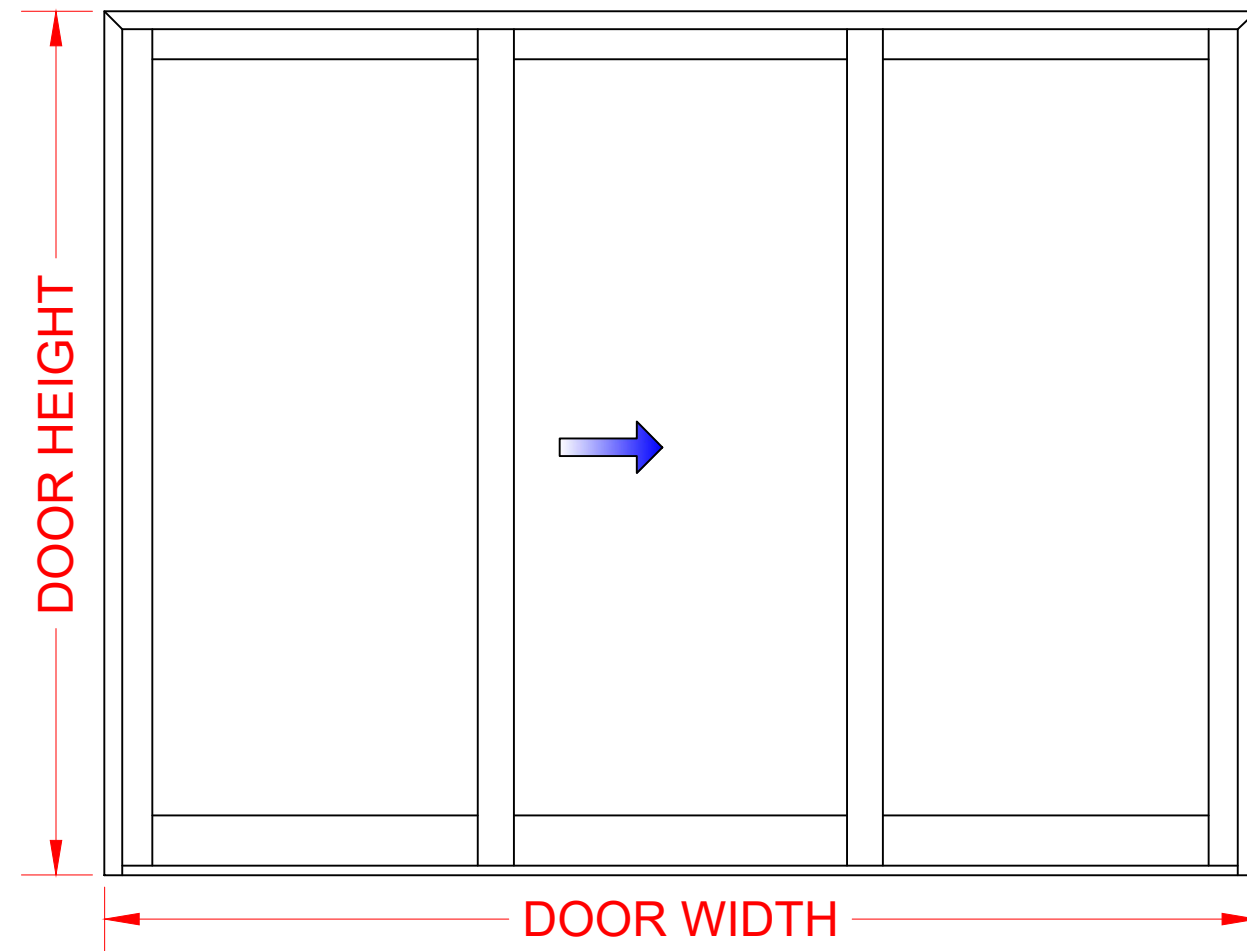

M-SERIES MULTI-SLIDE 3 PANEL - RIGHT OPENING

ELEVATION SCALE = 1:2

ELEVATION SCALE = 1:16

ELEVATION SCALE = 1:2