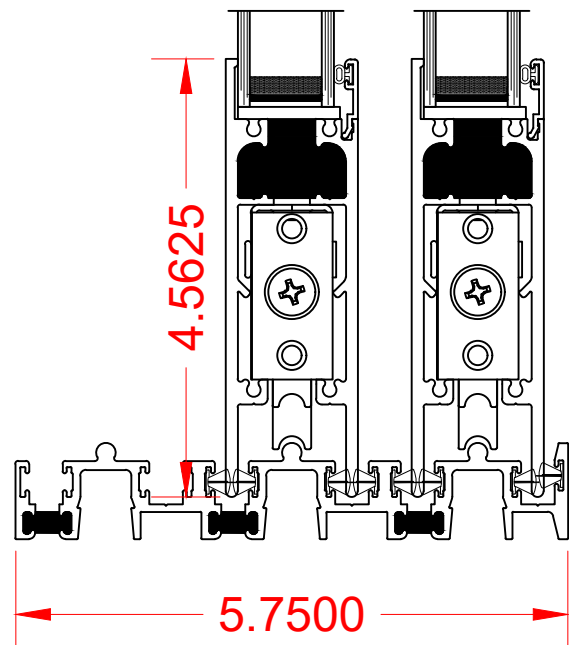

M-SERIES MULTI-SLIDE
4 PANEL BI-PARTING - MULTI-SLIDE DOOR
LEFT ACTIVE

ELEVATION SCALE = 1:2

ELEVATION SCALE = 1:3