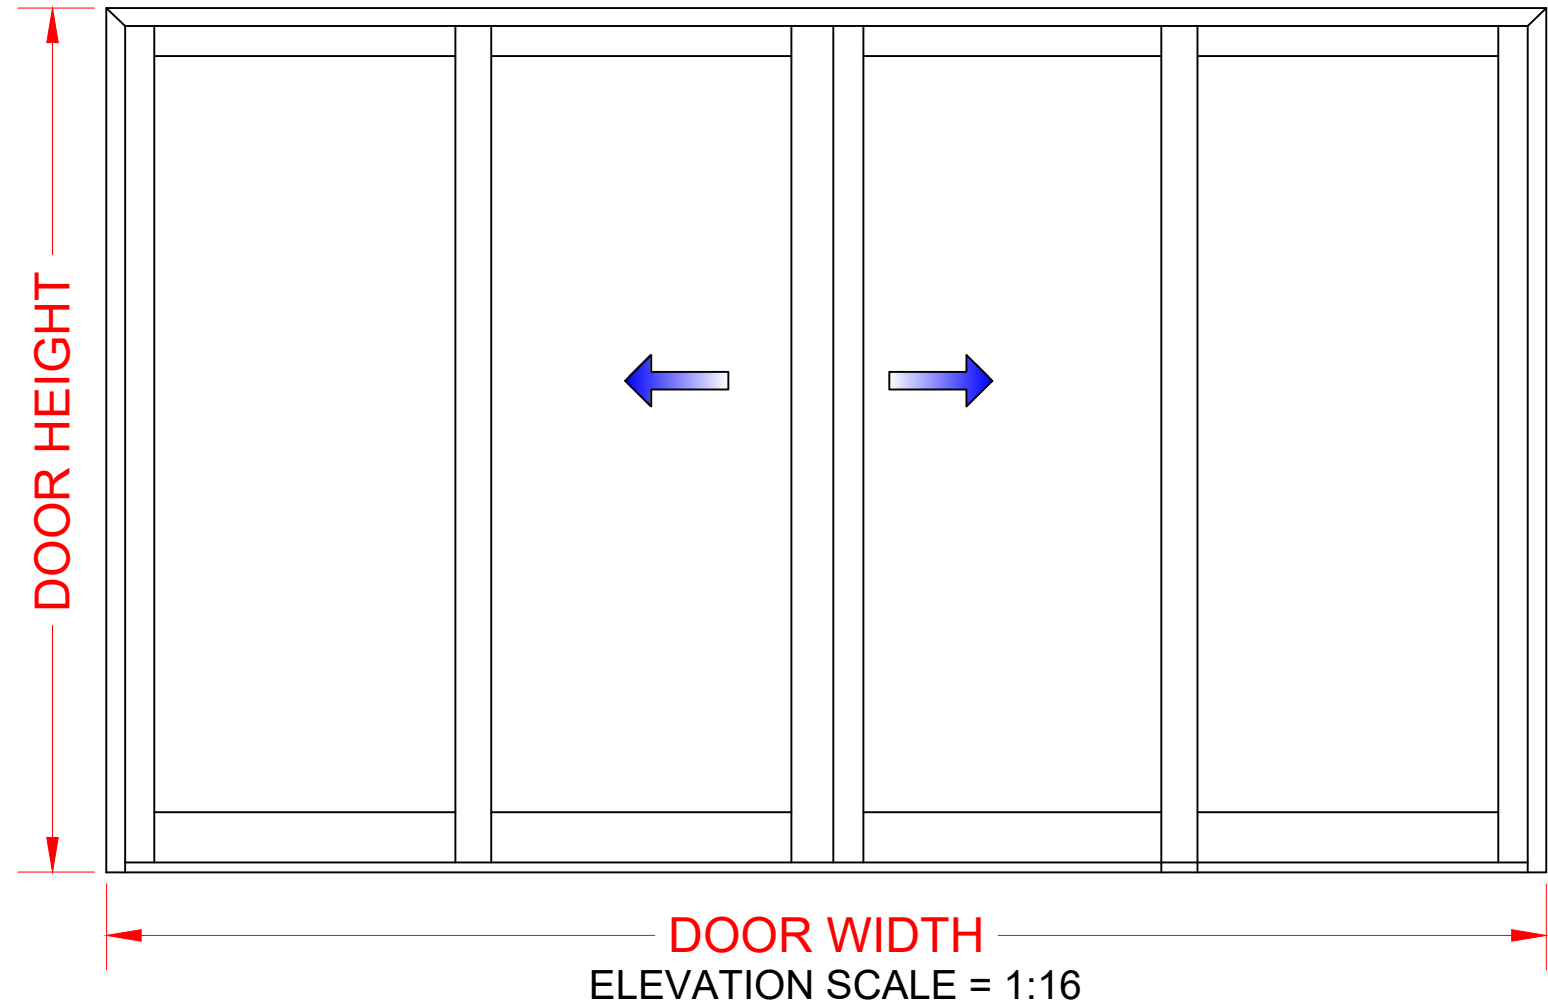

M-SERIES MULTI-SLIDE
4 PANEL BI-PARTING - MULTI-SLIDE DOOR
LEFT ACTIVE

ELEVATION SCALE = 1:2

ELEVATION SCALE = 1:3