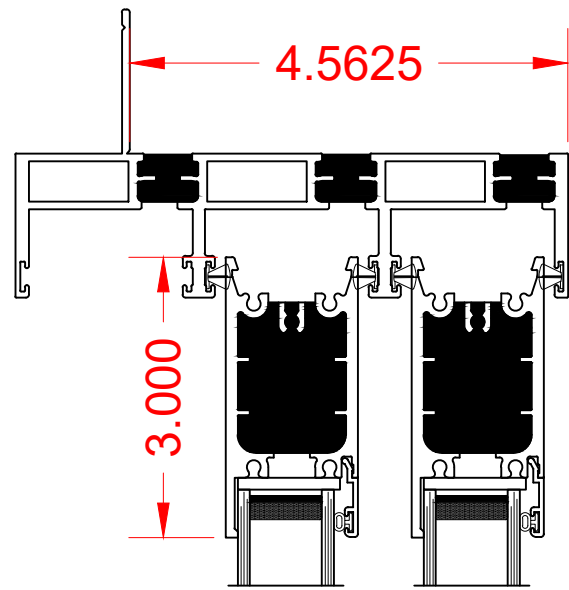

M-SERIES MULTI-SLIDE
4 PANEL BI-PARTING - MULTI-SLIDE DOOR
LEFT ACTIVE

ELEVATION SCALE = 1:2

ELEVATION SCALE = 1:3