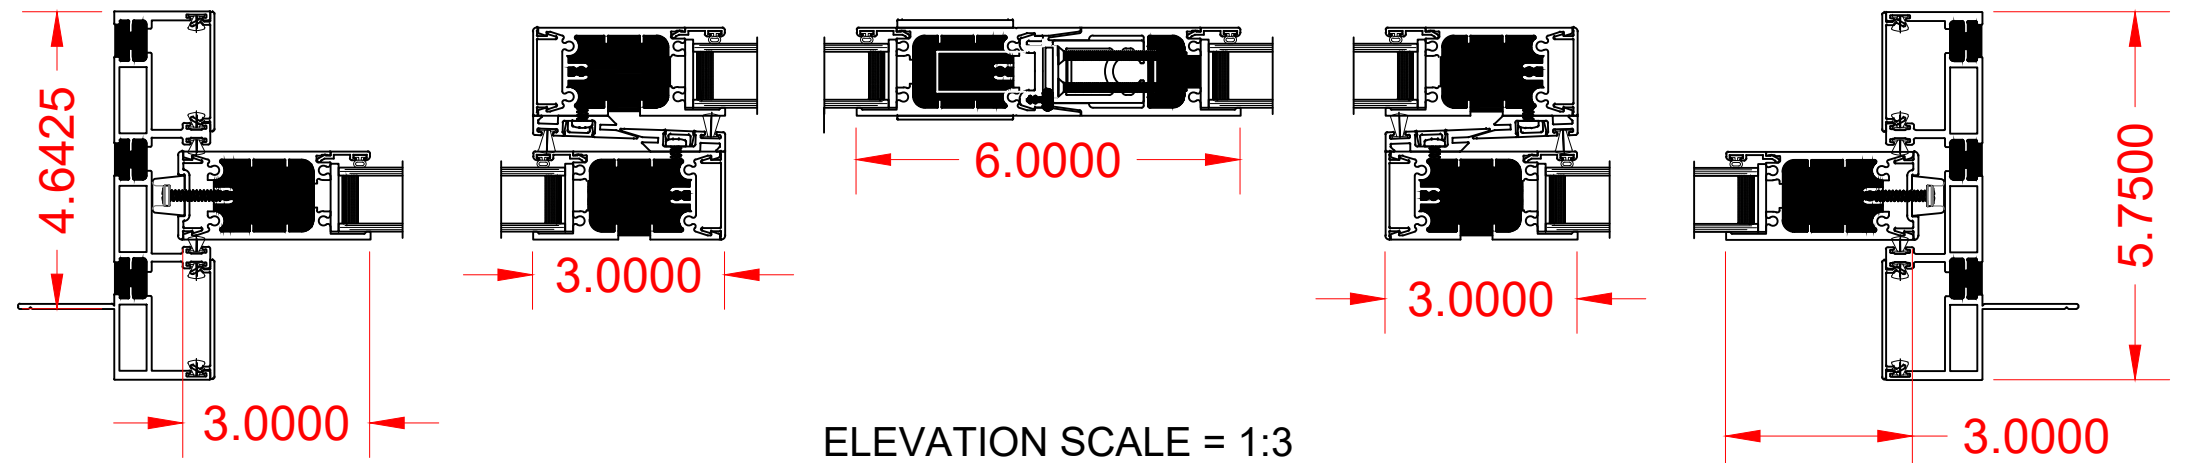

M-SERIES MULTI-SLIDE
4 PANEL BI-PARTING - MULTI-SLIDE DOOR
LEFT ACTIVE

ELEVATION SCALE = 1:2

ELEVATION SCALE = 1:3