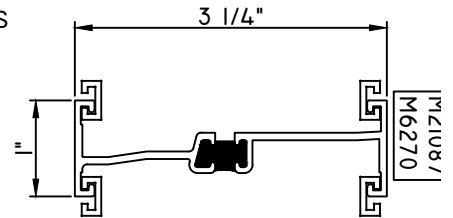

M-SERIES TERRACE DOOR 3 1/4" STACK MULLIONS

1" STACK MULL

M537248 - STACK MULL
970-300 - WEEP COVER

FIELD APPLIED INSTALL ONLY

1" STACK MULL

M23723 - STACK MULL
970-300 - WEEP COVER
QWP-M23846 - END DAM (QTY. 2)
QWP-M23845 - END DAM (QTY. 2)
BRBTT46 - POP RIVET (QTY. 8)

FIELD APPLIED INSTALL ONLY

1" STACK MULL

M21087 - STACK MULL
M6270 - C-MULL (QTY. 2 OR 4)
970-300 - WEEP COVER

FACTORY APPLIED INSTALL ONLY

2" STACK MULL

M16318 - STACK MULL
M6270 - C-MULL (QTY. 2 OR 4)
72406 - END DAM (QTY. 2)
BRBTT46 - POP RIVET (QTY. 8)
970-300 - WEEP COVER

FACTORY APPLIED INSTALL ONLY

2" STACK MULL

M17032 - STACK MULL
M6270 - C-MULL (QTY. 2)
72406 - END DAM (QTY. 2)
BRBTT46 - POP RIVET (QTY. 8)
970-300 - WEEP COVER

FACTORY APPLIED INSTALL ONLY

2 3/8" STACK MULL