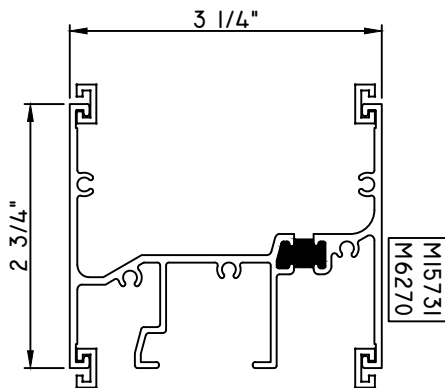

M-SERIES TERRACE DOOR 3 1/4" STACK MULLIONS

2 3/4" STACK MULL

- M15731 - STACK MULL
- M6270 - C-MULL (QTY. 2 OR 4)
- END DAM (QTY. 2)
- BRBTT46 - POP RIVET (QTY. 8)
- 970-300 - WEEP COVER

FACTORY APPLIED INSTALL ONLY