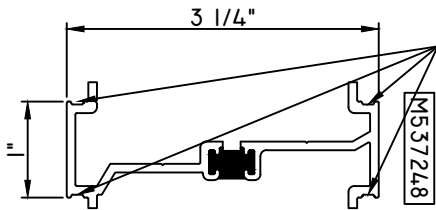

M-SERIES TERRACE DOOR 3 1/4" STACK MULLIONS

1" STACK MULL

M537248 - STACK MULL
970-300 - WEEP COVER

FIELD APPLIED INSTALL ONLY

1" STACK MULL

M23723 - STACK MULL
970-300 - WEEP COVER
QWP-M23846 - END DAM (QTY. 2)
QWP-M23845 - END DAM (QTY. 2)
BRBTT46 - POP RIVET (QTY. 8)

FIELD APPLIED INSTALL ONLY

1" STACK MULL

M21087 - STACK MULL
M6270 - C-MULL (QTY. 2 OR 4)
970-300 - WEEP COVER

FACTORY APPLIED INSTALL ONLY

2" STACK MULL

M16318 - STACK MULL
M6270 - C-MULL (QTY. 2 OR 4)
72406 - END DAM (QTY. 2)
BRBTT46 - POP RIVET (QTY. 8)
970-300 - WEEP COVER