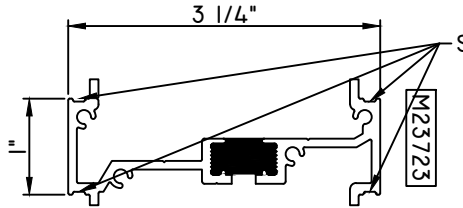

M-SERIES TERRACE DOOR 3 1/4" STACK MULLIONS

1" STACK MULL

M537248 - STACK MULL
970-300 - WEEP COVER

FIELD APPLIED INSTALL ONLY

1" STACK MULL

M23723 - STACK MULL
970-300 - WEEP COVER
QWP-M23846 - END DAM (QTY. 2)
QWP-M23845 - END DAM (QTY. 2)
BRBTT46 - POP RIVET (QTY. 8)

FIELD APPLIED INSTALL ONLY

1" STACK MULL

M21087 - STACK MULL
M6270 - C-MULL (QTY. 2 OR 4)
970-300 - WEEP COVER

FACTORY APPLIED INSTALL ONLY

2" STACK MULL

M16318 - STACK MULL
M6270 - C-MULL (QTY. 2 OR 4)
72406 - END DAM (QTY. 2)
BRBTT46 - POP RIVET (QTY. 8)
970-300 - WEEP COVER

FACTORY APPLIED INSTALL ONLY

2" STACK MULL

M17032 - STACK MULL
M6270 - C-MULL (QTY. 2)
72406 - END DAM (QTY. 2)
BRBTT46 - POP RIVET (QTY. 8)
970-300 - WEEP COVER

FACTORY APPLIED INSTALL ONLY

2 3/8" STACK MULL