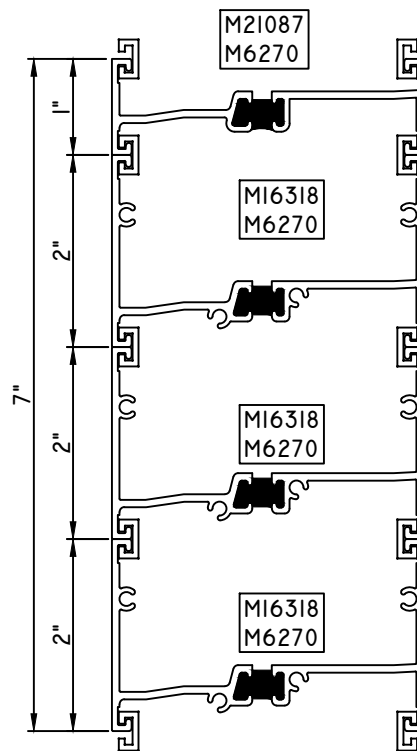

FACTORY APPLIED INSTALL ONLY

2" STACK MULL

M17032 - STACK MULL
M6270 - C-MULL (QTY. 2)
72406 - END DAM (QTY. 2)
BRBTT46 - POP RIVET (QTY. 8)
970-300 - WEEP COVER

FACTORY APPLIED INSTALL ONLY

2 3/8" STACK MULL

M22015 - STACK MULL
M6270 - C-MULL (QTY. 2 OR 4)
QWP-032917 - END DAM (QTY. 2)
BRBTT46 - POP RIVET (QTY. 8)
970-300 - WEEP COVER

FACTORY APPLIED INSTALL ONLY

M-SERIES TERRACE DOOR 3 1/4" STACK MULLIONS

2 3/4" STACK MULL

- M15731 - STACK MULL
- M6270 - C-MULL (QTY. 2 OR 4)
- END DAM (QTY. 2)
- BRBTT46 - POP RIVET (QTY. 8)
- 970-300 - WEEP COVER

FACTORY APPLIED INSTALL ONLY

7" STACK MULL

- M16318 x3 - STACK MULL
- M6270 - C-MULL (QTY. 2 OR 4)
- 72406 - END DAM (QTY. 2)
- BRBTT46 - POP RIVET (QTY. 8)
- 970-300 - WEEP COVER