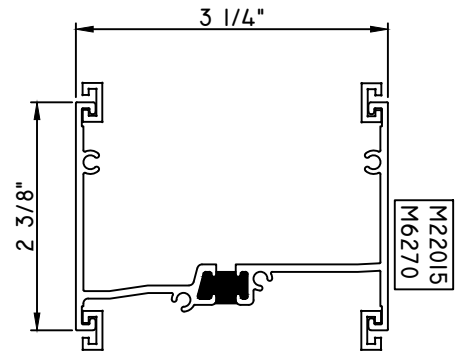

M-SERIES TERRACE DOOR 3 1/4" STACK MULLIONS

1" STACK MULL

M537248 - STACK MULL
970-300 - WEEP COVER

FIELD APPLIED INSTALL ONLY

1" STACK MULL

M23723 - STACK MULL
970-300 - WEEP COVER
QWP-M23846 - END DAM (QTY. 2)
QWP-M23845 - END DAM (QTY. 2)
BRBTT46 - POP RIVET (QTY. 8)

FIELD APPLIED INSTALL ONLY

1" STACK MULL

M21087 - STACK MULL
M6270 - C-MULL (QTY. 2 OR 4)
970-300 - WEEP COVER

FACTORY APPLIED INSTALL ONLY

2" STACK MULL

M16318 - STACK MULL
M6270 - C-MULL (QTY. 2 OR 4)
72406 - END DAM (QTY. 2)
BRBTT46 - POP RIVET (QTY. 8)
970-300 - WEEP COVER

FACTORY APPLIED INSTALL ONLY

2" STACK MULL

M17032 - STACK MULL
M6270 - C-MULL (QTY. 2)
72406 - END DAM (QTY. 2)
BRBTT46 - POP RIVET (QTY. 8)
970-300 - WEEP COVER

FACTORY APPLIED INSTALL ONLY

2 3/8" STACK MULL