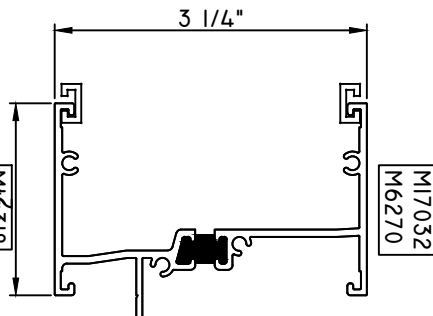

M-SERIES TERRACE DOOR 3 1/4" STACK MULLIONS

1" STACK MULL

M537248 - STACK MULL
970-300 - WEEP COVER

FIELD APPLIED INSTALL ONLY

1" STACK MULL

M23723 - STACK MULL
970-300 - WEEP COVER
QWP-M23846 - END DAM (QTY. 2)
QWP-M23845 - END DAM (QTY. 2)
BRBTT46 - POP RIVET (QTY. 8)

FIELD APPLIED INSTALL ONLY

1" STACK MULL

M21087 - STACK MULL
M6270 - C-MULL (QTY. 2 OR 4)
970-300 - WEEP COVER

FACTORY APPLIED INSTALL ONLY

2" STACK MULL

M16318 - STACK MULL
M6270 - C-MULL (QTY. 2 OR 4)
72406 - END DAM (QTY. 2)
BRBTT46 - POP RIVET (QTY. 8)
970-300 - WEEP COVER

FACTORY APPLIED INSTALL ONLY

2" STACK MULL

M17032 - STACK MULL
M6270 - C-MULL (QTY. 2)
72406 - END DAM (QTY. 2)
BRBTT46 - POP RIVET (QTY. 8)
970-300 - WEEP COVER

FACTORY APPLIED INSTALL ONLY

2 3/8" STACK MULL