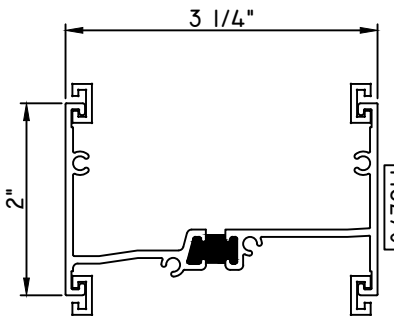

M-SERIES TERRACE DOOR 3 1/4" STACK MULLIONS

1" STACK MULL

M537248 - STACK MULL
970-300 - WEEP COVER

FIELD APPLIED INSTALL ONLY

1" STACK MULL

M23723 - STACK MULL
970-300 - WEEP COVER
QWP-M23846 - END DAM (QTY. 2)
QWP-M23845 - END DAM (QTY. 2)
BRBTT46 - POP RIVET (QTY. 8)

FIELD APPLIED INSTALL ONLY

1" STACK MULL

M21087 - STACK MULL
M6270 - C-MULL (QTY. 2 OR 4)
970-300 - WEEP COVER

FACTORY APPLIED INSTALL ONLY

2" STACK MULL

M16318 - STACK MULL
M6270 - C-MULL (QTY. 2 OR 4)
72406 - END DAM (QTY. 2)
BRBTT46 - POP RIVET (QTY. 8)
970-300 - WEEP COVER

FACTORY APPLIED INSTALL ONLY

2" STACK MULL

M17032 - STACK MULL
M6270 - C-MULL (QTY. 2)
72406 - END DAM (QTY. 2)
BRBTT46 - POP RIVET (QTY. 8)
970-300 - WEEP COVER

FACTORY APPLIED INSTALL ONLY

2 3/8" STACK MULL