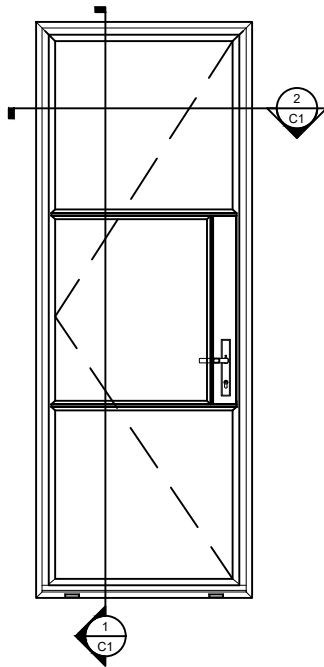

Exterior

Door cut sections 1 : 4

Window Elevation 3/8" = 1' 0"

Exterior

Door cut sections 1 : 4

Note: All dimensions are approximate. Quaker reserves the right to change specifications without notice.

CityLine-EdgeLine Elongated Lockbox Inswing Door

Cross section details

Exterior

Door cut sections 1 : 4

Window Elevation 3/8" = 1' 0"

Exterior

Door cut sections 1 : 4

Note: All dimensions are approximate. Quaker reserves the right to change specifications without notice.

Exterior

Low Profile Sill

Door cut sections 1 : 4

Door cut sections 1 : 4

Note: All dimensions are approximate. Quaker reserves the right to change specifications without notice.