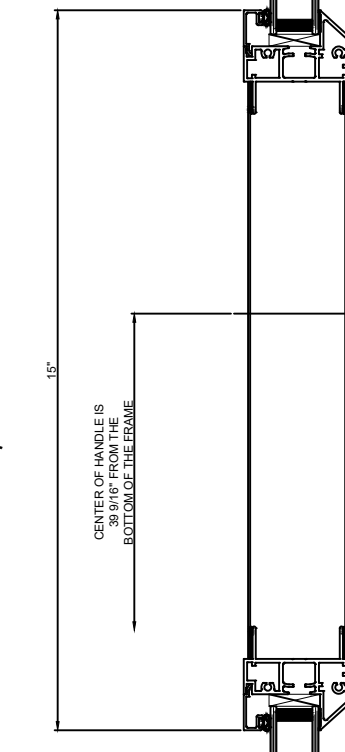

Exterior

Door cut sections 1 : 4

Window Elevation 3/8" = 1' 0"

Exterior

Door cut sections 1 : 4

Note: All dimensions are approximate. Quaker reserves the right to change specifications without notice.

CityLine-EdgeLine Elongated Lockbox Inswing Door

Cross section details

Exterior

Door cut sections 1 : 4

Window Elevation 3/8" = 1' 0"

Exterior

Door cut sections 1 : 4

Note: All dimensions are approximate. Quaker reserves the right to change specifications without notice.

Exterior

Low Profile Sill

Door cut sections 1 : 4

Door cut sections 1 : 4

Note: All dimensions are approximate. Quaker reserves the right to change specifications without notice.