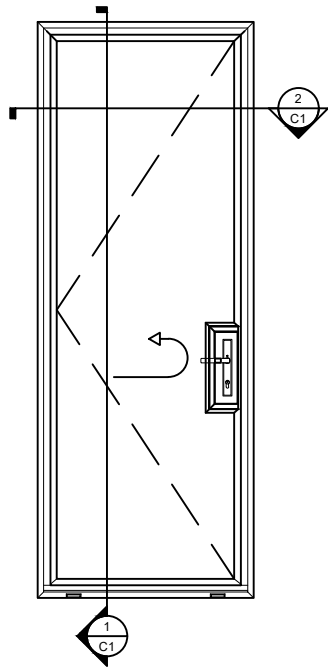

Exterior

Door cut sections 1 : 4

Window Elevation 3/8" = 1' 0"

Exterior

Door cut sections 1 : 4

Note: All dimensions are approximate. Quaker reserves the right to change specifications without notice.

CityLine-EdgeLine Elongated Lockbox Inswing Door

Cross section details

Exterior

Door cut sections 1 : 4

Window Elevation 3/8" = 1' 0"

Exterior

Door cut sections 1 : 4

Note: All dimensions are approximate. Quaker reserves the right to change specifications without notice.

Exterior

Low Profile Sill

Door cut sections 1 : 4

Door cut sections 1 : 4

Note: All dimensions are approximate. Quaker reserves the right to change specifications without notice.