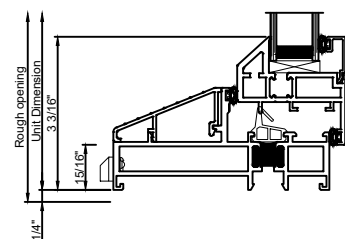

Exterior

Door cut sections 1 : 4

Window Elevation 3/8" = 1' 0"

Exterior

Door cut sections 1 : 4

Note: All dimensions are approximate. Quaker reserves the right to change specifications without notice.

CityLine-EdgeLine Elongated Lockbox Inswing Door

Cross section details

Exterior

Door cut sections 1 : 4

Window Elevation 3/8" = 1' 0"

Exterior

Door cut sections 1 : 4

Note: All dimensions are approximate. Quaker reserves the right to change specifications without notice.

Exterior

Low Profile Sill

Door cut sections 1 : 4

Door cut sections 1 : 4

Note: All dimensions are approximate. Quaker reserves the right to change specifications without notice.