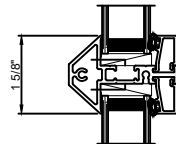

Exterior

Door cut sections 1 : 4

Window Elevation 3/8" = 1' 0"

Exterior

Door cut sections 1 : 4

Note: All dimensions are approximate. Quaker reserves the right to change specifications without notice.

CityLine-EdgeLine Elongated Lockbox Inswing Door

Cross section details

Exterior

Door cut sections 1 : 4

Window Elevation 3/8" = 1' 0"

Exterior

Door cut sections 1 : 4

Note: All dimensions are approximate. Quaker reserves the right to change specifications without notice.

Exterior

Low Profile Sill

Door cut sections 1 : 4

Door cut sections 1 : 4

Note: All dimensions are approximate. Quaker reserves the right to change specifications without notice.