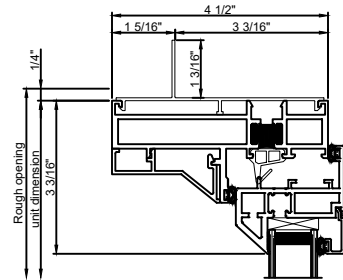

Exterior

Door cut sections 1 : 4

Window Elevation 3/8" = 1' 0"

Exterior

Door cut sections 1 : 4

Note: All dimensions are approximate. Quaker reserves the right to change specifications without notice.

CityLine-EdgeLine Elongated Lockbox Inswing Door

Cross section details

Exterior

Door cut sections 1 : 4

Window Elevation 3/8" = 1' 0"

Exterior

Door cut sections 1 : 4

Note: All dimensions are approximate. Quaker reserves the right to change specifications without notice.

Exterior

Low Profile Sill

Door cut sections 1 : 4

Door cut sections 1 : 4

Note: All dimensions are approximate. Quaker reserves the right to change specifications without notice.