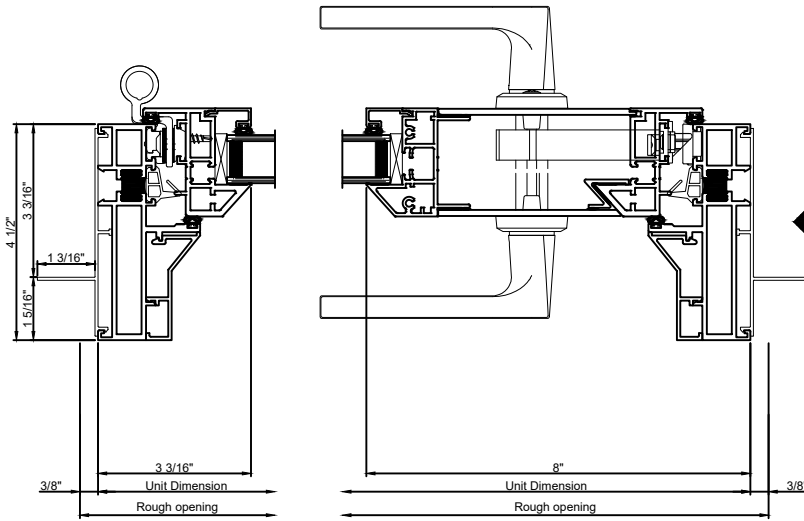

Exterior

Door cut sections 1 : 4

Window Elevation 3/8" = 1' 0"

Exterior

Door cut sections 1 : 4

Note: All dimensions are approximate. Quaker reserves the right to change specifications without notice.

CityLine-EdgeLine Elongated Lockbox Inswing Door

Cross section details

Exterior

Door cut sections 1 : 4

Window Elevation 3/8" = 1' 0"

Exterior

Door cut sections 1 : 4

Note: All dimensions are approximate. Quaker reserves the right to change specifications without notice.

Exterior

Low Profile Sill

Door cut sections 1 : 4

Door cut sections 1 : 4

Note: All dimensions are approximate. Quaker reserves the right to change specifications without notice.