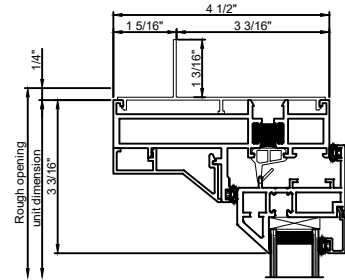

Exterior

Door cut sections 1 : 4

Window Elevation 3/8" = 1' 0"

Exterior

Door cut sections 1 : 4

Note: All dimensions are approximate. Quaker reserves the right to change specifications without notice.

CityLine-EdgeLine Elongated Lockbox Inswing Door

Cross section details

Exterior

Door cut sections 1 : 4

Window Elevation 3/8" = 1' 0"

Exterior

Door cut sections 1 : 4

Note: All dimensions are approximate. Quaker reserves the right to change specifications without notice.

Exterior

Low Profile Sill

Door cut sections 1 : 4

Door cut sections 1 : 4

Note: All dimensions are approximate. Quaker reserves the right to change specifications without notice.