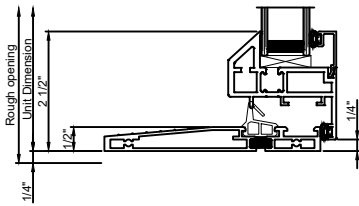

Exterior

Door cut sections 1 : 4

Window Elevation 3/8" = 1' 0"

Exterior

Door cut sections 1 : 4

Note: All dimensions are approximate. Quaker reserves the right to change specifications without notice.

CityLine-EdgeLine Elongated Lockbox Inswing Door

Cross section details

Exterior

Door cut sections 1 : 4

Window Elevation 3/8" = 1' 0"

Exterior

Door cut sections 1 : 4

Note: All dimensions are approximate. Quaker reserves the right to change specifications without notice.

Exterior

Low Profile Sill

Door cut sections 1 : 4

Door cut sections 1 : 4

Note: All dimensions are approximate. Quaker reserves the right to change specifications without notice.