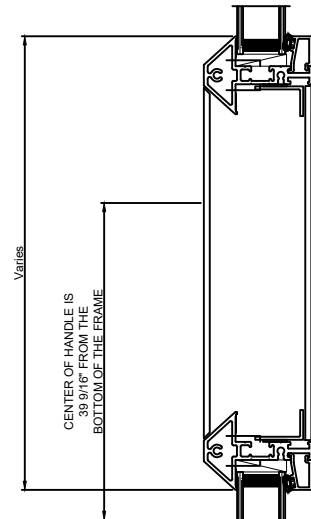

Exterior

Door cut sections 1 : 4

Window Elevation 3/8" = 1' 0"

Exterior

Door cut sections 1 : 4

Note: All dimensions are approximate. Quaker reserves the right to change specifications without notice.

CityLine-EdgeLine Elongated Lockbox Inswing Door

Cross section details

Exterior

Door cut sections 1 : 4

Window Elevation 3/8" = 1' 0"

Exterior

Door cut sections 1 : 4

Note: All dimensions are approximate. Quaker reserves the right to change specifications without notice.

Exterior

Low Profile Sill

Door cut sections 1 : 4

Door cut sections 1 : 4

Note: All dimensions are approximate. Quaker reserves the right to change specifications without notice.