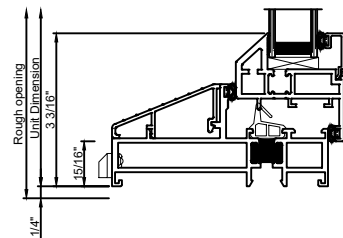

Exterior

Door cut sections 1 : 4

Window Elevation 3/8" = 1' 0"

Exterior

Door cut sections 1 : 4

Note: All dimensions are approximate. Quaker reserves the right to change specifications without notice.

CityLine-EdgeLine Elongated Lockbox Inswing Door

Cross section details

Exterior

Door cut sections 1 : 4

Window Elevation 3/8" = 1' 0"

Exterior

Door cut sections 1 : 4

Note: All dimensions are approximate. Quaker reserves the right to change specifications without notice.

Exterior

Low Profile Sill

Door cut sections 1 : 4

Door cut sections 1 : 4

Note: All dimensions are approximate. Quaker reserves the right to change specifications without notice.