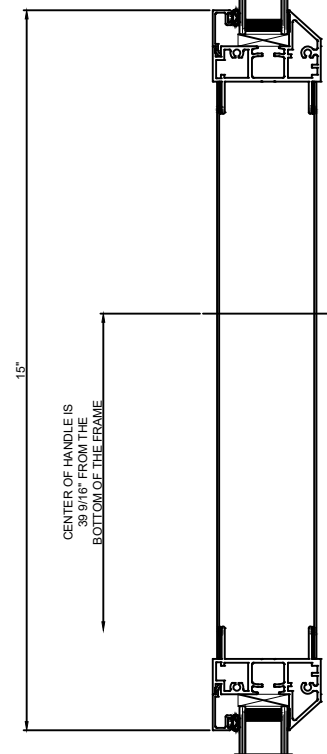

Exterior

Door cut sections 1 : 4

Window Elevation 3/8" = 1' 0"

Exterior

Door cut sections 1 : 4

Note: All dimensions are approximate. Quaker reserves the right to change specifications without notice.

Exterior

Door cut sections 1 : 4

Window Elevation 3/8" = 1' 0"

Exterior

Door cut sections 1 : 4

Note: All dimensions are approximate. Quaker reserves the right to change specifications without notice.

Low Profile Sill

Door cut sections 1 : 4

Exterior

Door cut sections 1 : 4

Note: All dimensions are approximate. Quaker reserves the right to change specifications without notice.