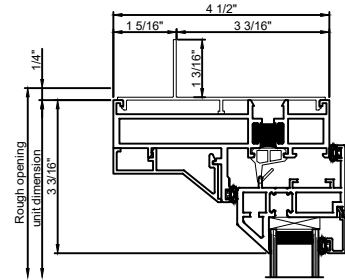

Exterior

Door cut sections 1 : 4

Window Elevation 3/8" = 1' 0"

Exterior

Door cut sections 1 : 4

Note: All dimensions are approximate. Quaker reserves the right to change specifications without notice.

Exterior

Door cut sections 1 : 4

Window Elevation 3/8" = 1' 0"

Exterior

Door cut sections 1 : 4

Note: All dimensions are approximate. Quaker reserves the right to change specifications without notice.

Low Profile Sill

Door cut sections 1 : 4

Exterior

Door cut sections 1 : 4

Note: All dimensions are approximate. Quaker reserves the right to change specifications without notice.