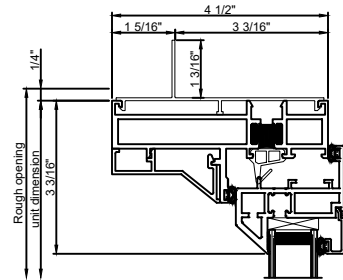

Exterior

Door cut sections 1 : 4

Window Elevation 3/8" = 1' 0"

Exterior

Door cut sections 1 : 4

Note: All dimensions are approximate. Quaker reserves the right to change specifications without notice.

Exterior

Door cut sections 1 : 4

Window Elevation 3/8" = 1' 0"

Exterior

Door cut sections 1 : 4

Note: All dimensions are approximate. Quaker reserves the right to change specifications without notice.

Low Profile Sill

Door cut sections 1 : 4

Exterior

Door cut sections 1 : 4

Note: All dimensions are approximate. Quaker reserves the right to change specifications without notice.