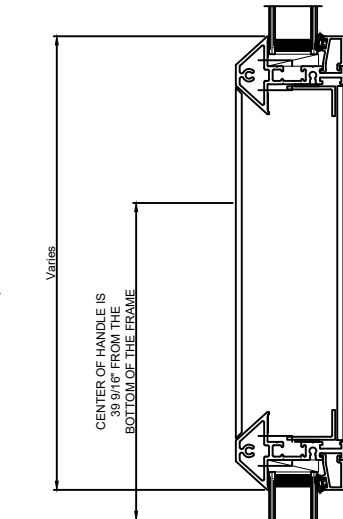

Exterior

Door cut sections 1 : 4

Window Elevation 3/8" = 1' 0"

Exterior

Door cut sections 1 : 4

Note: All dimensions are approximate. Quaker reserves the right to change specifications without notice.

Exterior

Door cut sections 1 : 4

Window Elevation 3/8" = 1' 0"

Exterior

Door cut sections 1 : 4

Note: All dimensions are approximate. Quaker reserves the right to change specifications without notice.

Low Profile Sill

Door cut sections 1 : 4

Exterior

Door cut sections 1 : 4

Note: All dimensions are approximate. Quaker reserves the right to change specifications without notice.