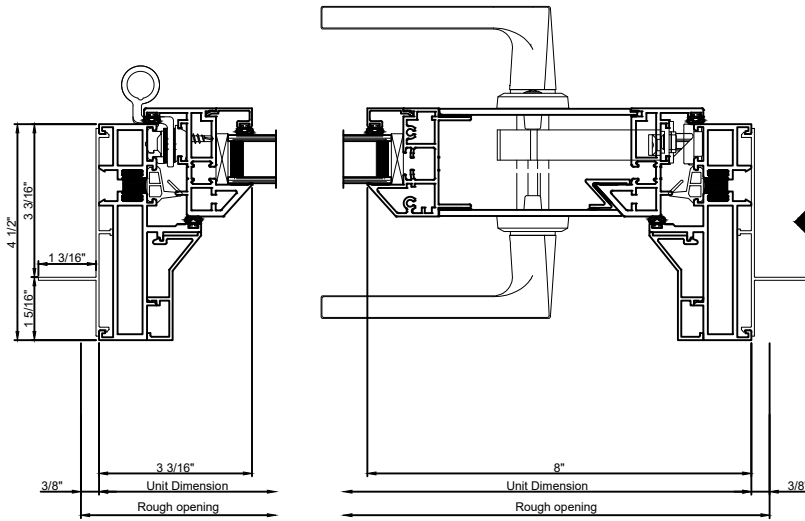

Exterior

Door cut sections 1 : 4

Window Elevation 3/8" = 1' 0"

Exterior

Door cut sections 1 : 4

Note: All dimensions are approximate. Quaker reserves the right to change specifications without notice.

Exterior

Door cut sections 1 : 4

Window Elevation 3/8" = 1' 0"

Exterior

Door cut sections 1 : 4

Note: All dimensions are approximate. Quaker reserves the right to change specifications without notice.

Low Profile Sill

Door cut sections 1 : 4

Exterior

Door cut sections 1 : 4

Note: All dimensions are approximate. Quaker reserves the right to change specifications without notice.