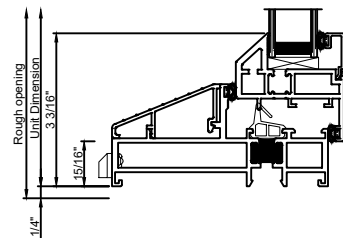

Exterior

Door cut sections 1 : 4

Window Elevation 3/8" = 1' 0"

Exterior

Door cut sections 1 : 4

Note: All dimensions are approximate. Quaker reserves the right to change specifications without notice.

Exterior

Door cut sections 1 : 4

Window Elevation 3/8" = 1' 0"

Exterior

Door cut sections 1 : 4

Note: All dimensions are approximate. Quaker reserves the right to change specifications without notice.

Low Profile Sill

Door cut sections 1 : 4

Exterior

Door cut sections 1 : 4

Note: All dimensions are approximate. Quaker reserves the right to change specifications without notice.