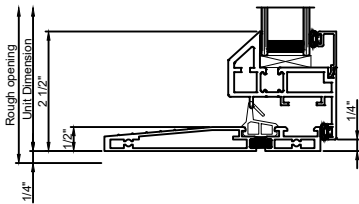

Exterior

Door cut sections 1 : 4

Window Elevation 3/8" = 1' 0"

Exterior

Door cut sections 1 : 4

Note: All dimensions are approximate. Quaker reserves the right to change specifications without notice.

Exterior

Door cut sections 1 : 4

Window Elevation 3/8" = 1' 0"

Exterior

Door cut sections 1 : 4

Note: All dimensions are approximate. Quaker reserves the right to change specifications without notice.

Low Profile Sill

Door cut sections 1 : 4

Exterior

Door cut sections 1 : 4

Note: All dimensions are approximate. Quaker reserves the right to change specifications without notice.