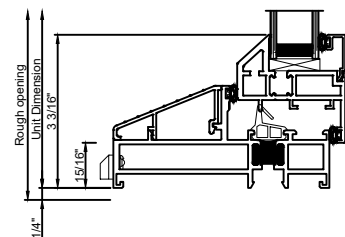

Exterior

Door cut sections 1 : 4

Window Elevation 3/8" = 1' 0"

Exterior

Door cut sections 1 : 4

Note: All dimensions are approximate. Quaker reserves the right to change specifications without notice.

Exterior

Door cut sections 1 : 4

Window Elevation 3/8" = 1' 0"

Exterior

Door cut sections 1 : 4

Note: All dimensions are approximate. Quaker reserves the right to change specifications without notice.

Low Profile Sill

Door cut sections 1 : 4

Exterior

Door cut sections 1 : 4

Note: All dimensions are approximate. Quaker reserves the right to change specifications without notice.