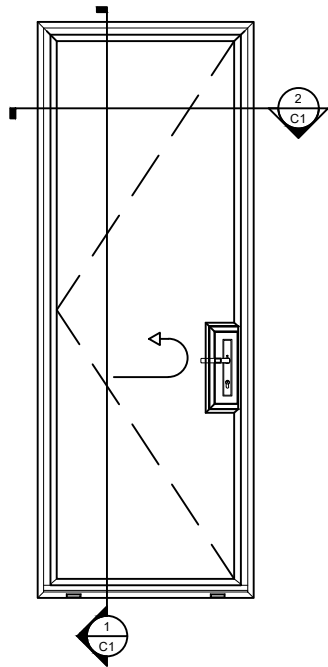

Exterior

Door cut sections 1 : 4

Window Elevation 3/8" = 1' 0"

Exterior

Door cut sections 1 : 4

Note: All dimensions are approximate. Quaker reserves the right to change specifications without notice.

Exterior

Door cut sections 1 : 4

Window Elevation 3/8" = 1' 0"

Exterior

Door cut sections 1 : 4

Note: All dimensions are approximate. Quaker reserves the right to change specifications without notice.

Low Profile Sill

Door cut sections 1 : 4

Exterior

Door cut sections 1 : 4

Note: All dimensions are approximate. Quaker reserves the right to change specifications without notice.