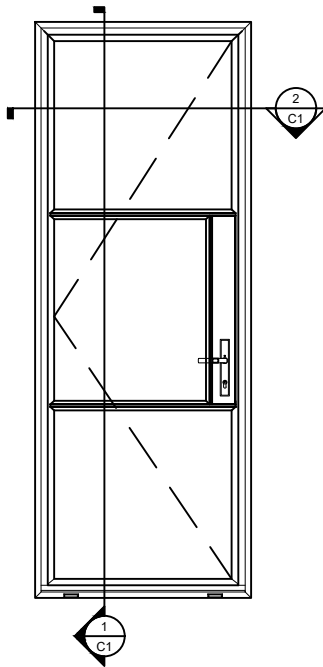

Exterior

Door cut sections 1 : 4

Window Elevation 3/8" = 1' 0"

Exterior

Door cut sections 1 : 4

Note: All dimensions are approximate. Quaker reserves the right to change specifications without notice.

Exterior

Door cut sections 1 : 4

Window Elevation 3/8" = 1' 0"

Exterior

Door cut sections 1 : 4

Note: All dimensions are approximate. Quaker reserves the right to change specifications without notice.

Low Profile Sill

Door cut sections 1 : 4

Exterior

Door cut sections 1 : 4

Note: All dimensions are approximate. Quaker reserves the right to change specifications without notice.