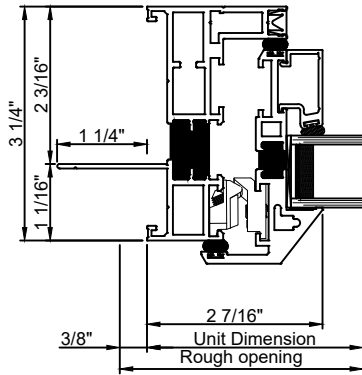

Window cut sections 3/8" = 0' 1"

Exterior

Window Elevation 3/8" = 1' 0"

Window cut sections 3/8" = 0' 1"

Note: All dimensions are approximate. Quaker reserves the right to change specifications without notice.

Window cut sections 3/8" = 0' 1"

Exterior

Window Elevation 3/8" = 1' 0"

Exterior

Window cut sections 3/8" = 0' 1"

Note: All dimensions are approximate. Quaker reserves the right to change specifications without notice.