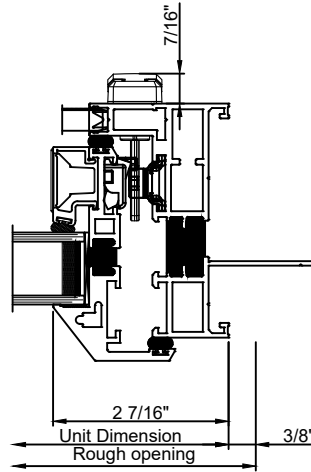

Window cut sections 3/8" = 0' 1"

Exterior

Window Elevation 3/8" = 1' 0"

Window cut sections 3/8" = 0' 1"

Note: All dimensions are approximate. Quaker reserves the right to change specifications without notice.

Window cut sections 3/8" = 0' 1"

Exterior

Window Elevation 3/8" = 1' 0"

Exterior

Window cut sections 3/8" = 0' 1"

Note: All dimensions are approximate. Quaker reserves the right to change specifications without notice.