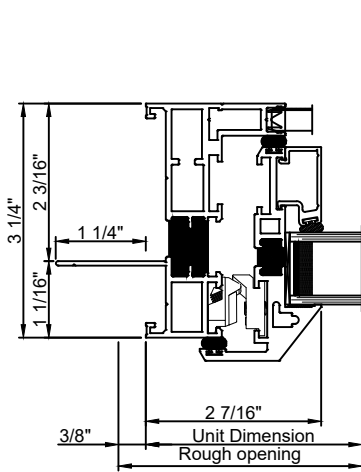

Window cut sections 3/8" = 0' 1"

Exterior

Window Elevation 3/8" = 1' 0"

Window cut sections 3/8" = 0' 1"

Note: All dimensions are approximate. Quaker reserves the right to change specifications without notice.

Window cut sections 3/8" = 0' 1"

Exterior

Window Elevation 3/8" = 1' 0"

Exterior

Window cut sections 3/8" = 0' 1"

Note: All dimensions are approximate. Quaker reserves the right to change specifications without notice.