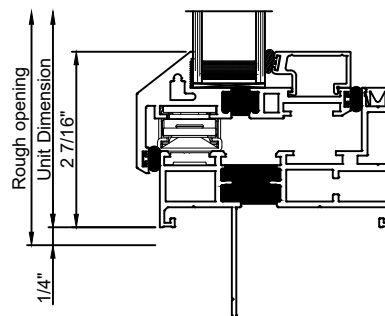

Window cut sections 3/8" = 0' 1"

Exterior

Window Elevation 3/8" = 1' 0"

Window cut sections 3/8" = 0' 1"

Note: All dimensions are approximate. Quaker reserves the right to change specifications without notice.

Window cut sections 3/8" = 0' 1"

Exterior

Window Elevation 3/8" = 1' 0"

Exterior

Window cut sections 3/8" = 0' 1"

Note: All dimensions are approximate. Quaker reserves the right to change specifications without notice.