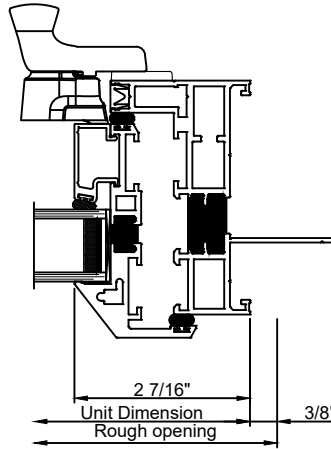

Window cut sections 3/8" = 0' 1"

Exterior

Window Elevation 3/8" = 1' 0"

Window cut sections 3/8" = 0' 1"

Note: All dimensions are approximate. Quaker reserves the right to change specifications without notice.

Window cut sections 3/8" = 0' 1"

Exterior

Window Elevation 3/8" = 1' 0"

Exterior

Window cut sections 3/8" = 0' 1"

Note: All dimensions are approximate. Quaker reserves the right to change specifications without notice.