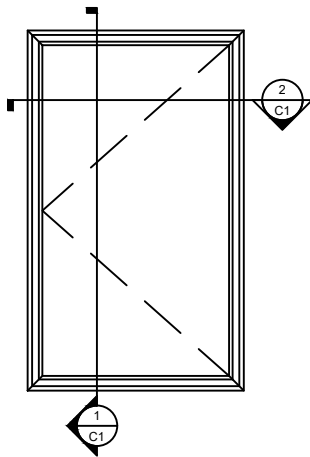

Window cut sections 3/8" = 0' 1"

Exterior

Window Elevation 3/8" = 1' 0"

Window cut sections 3/8" = 0' 1"

Note: All dimensions are approximate. Quaker reserves the right to change specifications without notice.

Window cut sections 3/8" = 0' 1"

Exterior

Window Elevation 3/8" = 1' 0"

Exterior

Window cut sections 3/8" = 0' 1"

Note: All dimensions are approximate. Quaker reserves the right to change specifications without notice.