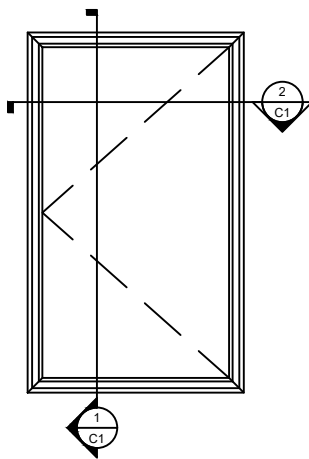

Window cut sections 3/8" = 0' 1"

Exterior

Window Elevation 3/8" = 1' 0"

Window cut sections 3/8" = 0' 1"

Note: All dimensions are approximate. Quaker reserves the right to change specifications without notice.

Window cut sections 3/8" = 0' 1"

Exterior

Window Elevation 3/8" = 1' 0"

Exterior

Window cut sections 3/8" = 0' 1"

Note: All dimensions are approximate. Quaker reserves the right to change specifications without notice.