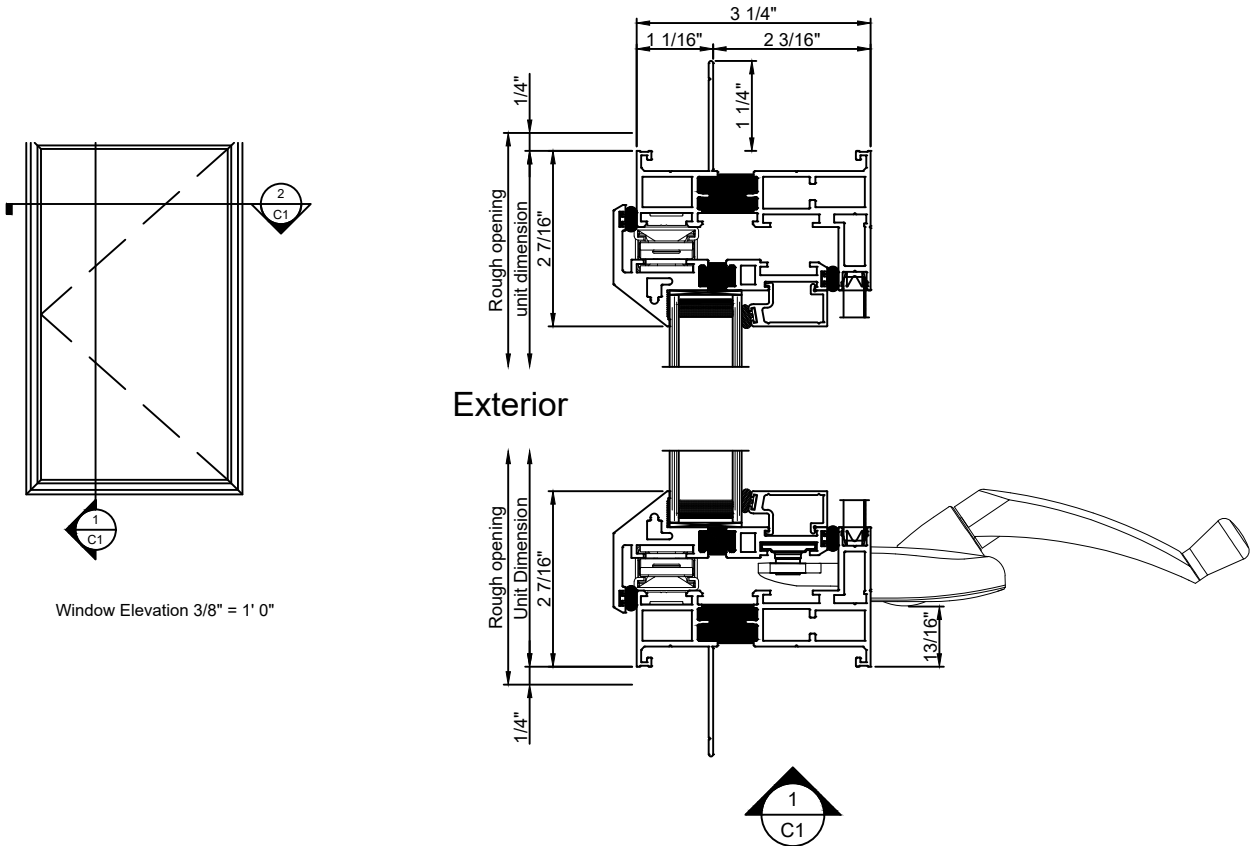

Window cut sections 3/8" = 0' 1"

Exterior

Window Elevation 3/8" = 1' 0"

Window cut sections 3/8" = 0' 1"

Note: All dimensions are approximate. Quaker reserves the right to change specifications without notice.

Window cut sections 3/8" = 0' 1"

Exterior

Window Elevation 3/8" = 1' 0"

Exterior

Window cut sections 3/8" = 0' 1"

Note: All dimensions are approximate. Quaker reserves the right to change specifications without notice.