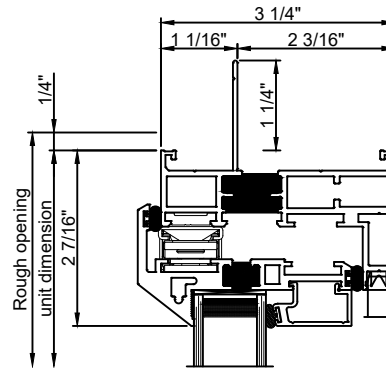

Window cut sections 3/8" = 0' 1"

Exterior

Window Elevation 3/8" = 1' 0"

Window cut sections 3/8" = 0' 1"

Note: All dimensions are approximate. Quaker reserves the right to change specifications without notice.

Window cut sections 3/8" = 0' 1"

Exterior

Window Elevation 3/8" = 1' 0"

Exterior

Window cut sections 3/8" = 0' 1"

Note: All dimensions are approximate. Quaker reserves the right to change specifications without notice.