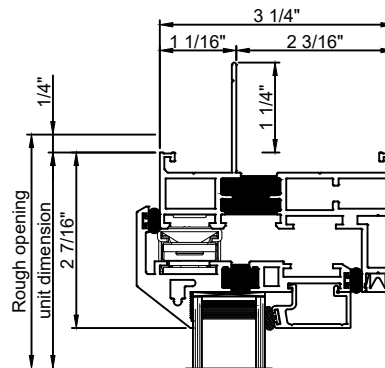

Window cut sections 3/8" = 0' 1"

Exterior

Window Elevation 3/8" = 1' 0"

Window cut sections 3/8" = 0' 1"

Note: All dimensions are approximate. Quaker reserves the right to change specifications without notice.

Window cut sections 3/8" = 0' 1"

Exterior

Window Elevation 3/8" = 1' 0"

Exterior

Window cut sections 3/8" = 0' 1"

Note: All dimensions are approximate. Quaker reserves the right to change specifications without notice.