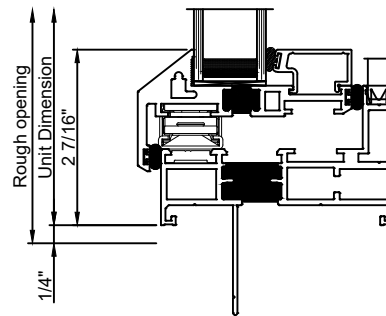

Window cut sections 3/8" = 0' 1"

Exterior

Window Elevation 3/8" = 1' 0"

Window cut sections 3/8" = 0' 1"

Note: All dimensions are approximate. Quaker reserves the right to change specifications without notice.

Window cut sections 3/8" = 0' 1"

Exterior

Window Elevation 3/8" = 1' 0"

Exterior

Window cut sections 3/8" = 0' 1"

Note: All dimensions are approximate. Quaker reserves the right to change specifications without notice.