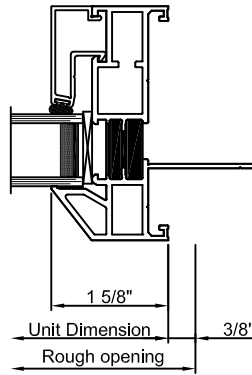

EdgeLine (H450) Direct Set Window

Cross section details

Window cut sections 3/8" = 0' 1"

Exterior

Window Elevation 3/8" = 1' 0"

Exterior

Window cut sections 3/8" = 0' 1"

Note: All dimensions are approximate. Quaker reserves the right to change specifications without notice.