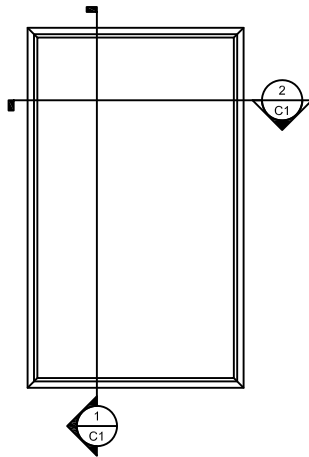

EdgeLine (H450) Direct Set Window

Cross section details

Window cut sections 3/8" = 0' 1"

Exterior

Window Elevation 3/8" = 1' 0"

Exterior

Window cut sections 3/8" = 0' 1"

Note: All dimensions are approximate. Quaker reserves the right to change specifications without notice.