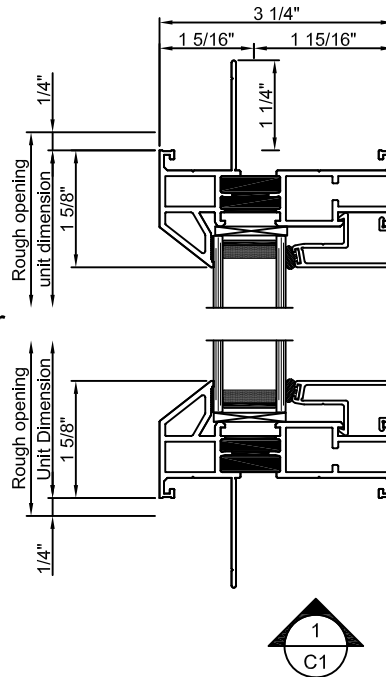

EdgeLine (H450) Direct Set Window

Cross section details

Window cut sections 3/8" = 0' 1"

Exterior

Window Elevation 3/8" = 1' 0"

Exterior

Window cut sections 3/8" = 0' 1"

Note: All dimensions are approximate. Quaker reserves the right to change specifications without notice.