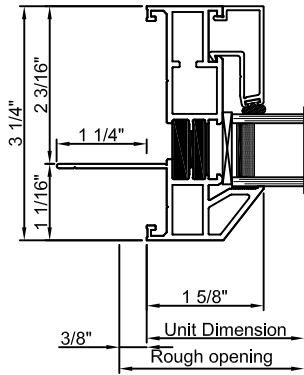

EdgeLine (H450) Direct Set Window

Cross section details

Window cut sections 3/8" = 0' 1"

Exterior

Window Elevation 3/8" = 1' 0"

Exterior

Window cut sections 3/8" = 0' 1"

Note: All dimensions are approximate. Quaker reserves the right to change specifications without notice.